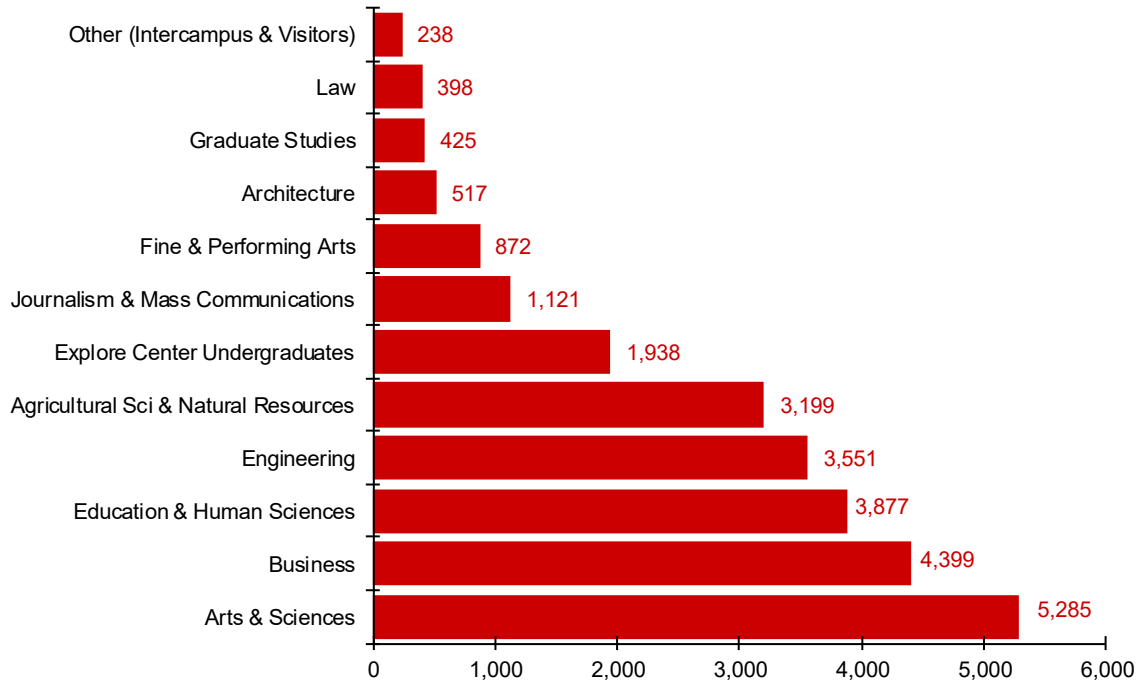

Enrollment by College Fall 2018

Enrollment by College, Fall 2018				
College	Undergraduate Students	Graduate Students	Professional Students	Total Students
Agricultural Sci & Natural Resources	2,422	724	53	3,199
Architecture	390	41	86	517
Arts & Sciences	4,386	899	0	5,285
Business	3,868	531	0	4,399
Education & Human Sciences	2,720	1,130	27	3,877
Engineering	3,077	474	0	3,551
Fine & Performing Arts	739	133	0	872
Graduate Studies	0	425	0	425
Journalism & Mass Communications	1,052	69	0	1,121
Law	0	0	398	398
Explore Center Undergraduates	1,938	0	0	1,938
Other (Intercampus & Visitors)	238	0	0	238
Total	20,830	4,426	564	25,820