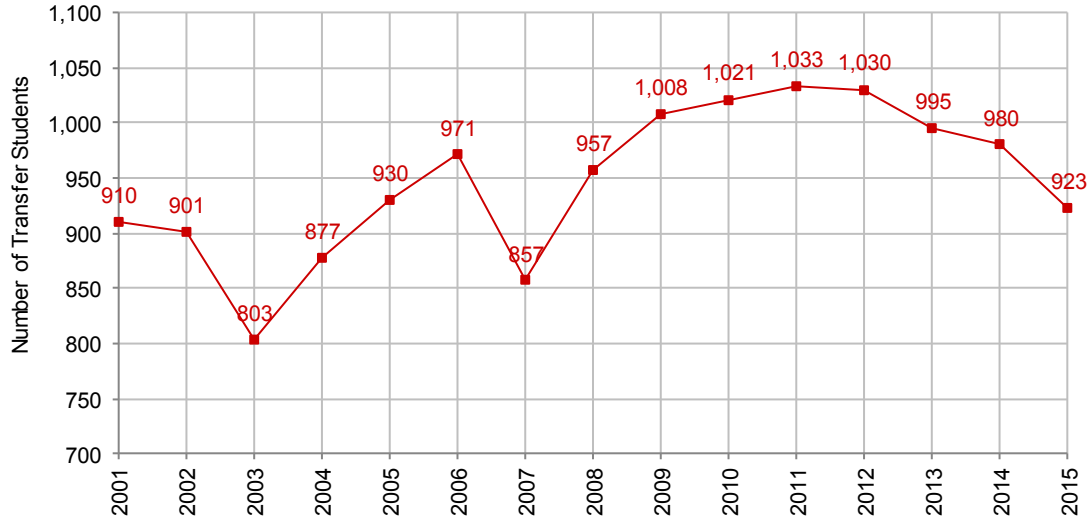

**First-Time Transfer Students (Full- and Part-Time)
15 Year Trend (2001-2015)**

First-Time Transfer Students (Full- and Part-Time) 15 Year Trend			
Year	Full-Time	Part-Time	Total
2001	828	82	910
2002	810	91	901
2003	737	66	803
2004	783	94	877
2005	833	97	930
2006	909	62	971
2007	791	66	857
2008	882	75	957
2009	928	80	1,008
2010	949	72	1,021
2011	946	87	1,033
2012	946	84	1,030
2013	920	75	995
2014	895	85	980
2015	839	84	923