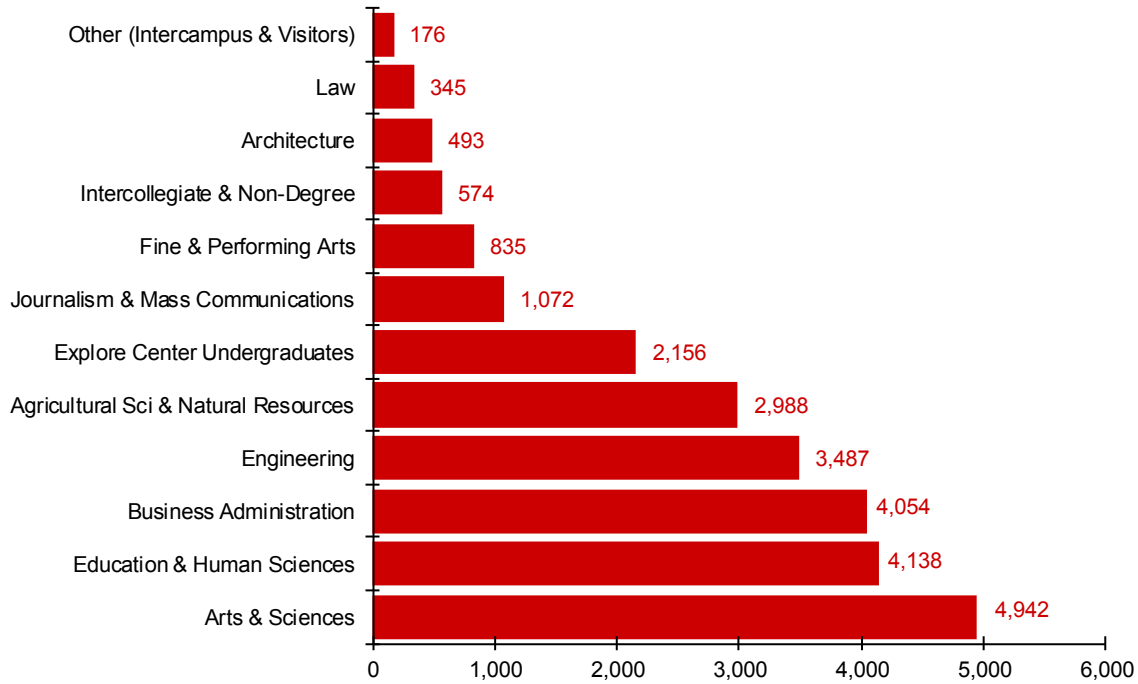

Enrollment by College Fall 2015

Enrollment by College, Fall 2015				
College	Undergraduate Students	Graduate Students	Professional Students	Total Students
Agricultural Sci & Natural Resources	2,267	661	60	2,988
Architecture	390	29	74	493
Arts & Sciences	3,912	1,030	0	4,942
Business Administration	3,626	428	0	4,054
Education & Human Sciences	2,943	1,172	23	4,138
Engineering	3,008	479	0	3,487
Fine & Performing Arts	670	165	0	835
Intercollegiate & Non-Degree Programs	0	574	0	574
Journalism & Mass Communications	1,034	38	0	1,072
Law	0	0	345	345
Explore Center Undergraduates	2,156	0	0	2,156
Other (Intercampus & Visitors)	176	0	0	176
Total	20,182	4,576	502	25,260