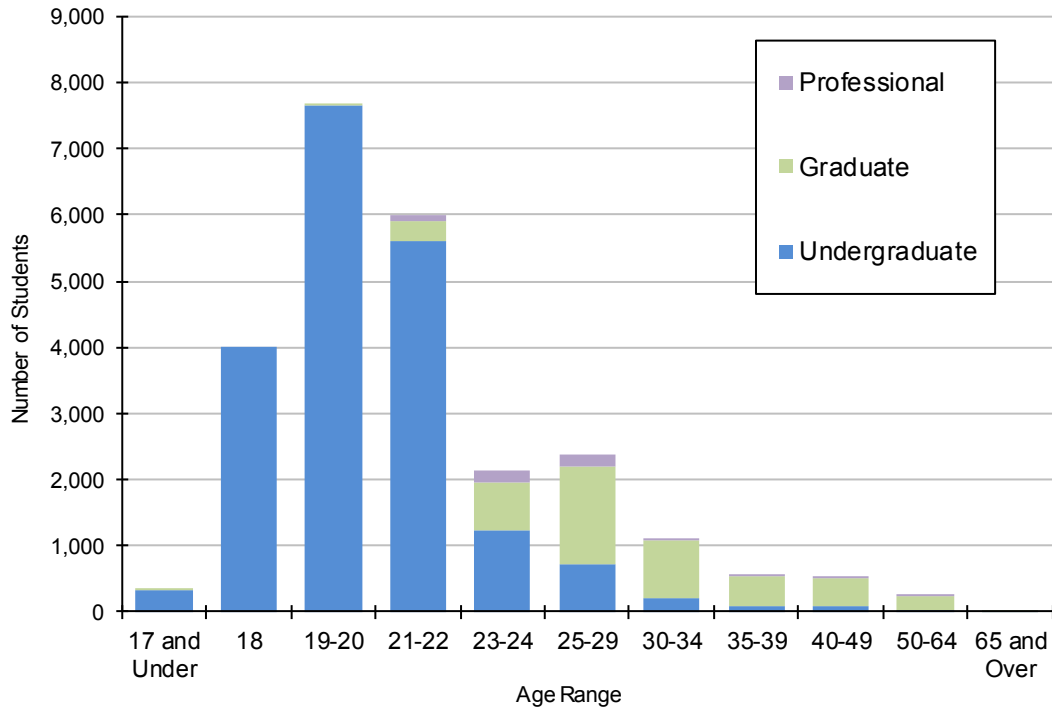

### Enrollment by Age Fall 2014

Enrollment by Age, Fall 2014					
Age	Undergraduate	Graduate	Professional	Total	Percent
17 and Under	320	1	0	321	1.3%
18	4,019	0	0	4,019	16.1%
19-20	7,649	5	0	7,654	30.6%
21-22	5,617	305	87	6,009	24.0%
23-24	1,230	717	203	2,150	8.6%
25-29	716	1,497	157	2,370	9.5%
30-34	220	857	36	1,113	4.5%
35-39	87	460	17	564	2.3%
40-49	83	442	8	533	2.1%
50-64	35	217	2	254	1.0%
65 and Over	3	16	0	19	0.1%
<b>Total</b>	<b>19,979</b>	<b>4,517</b>	<b>510</b>	<b>25,006</b>	<b>100.0%</b>
Average Age All Students	20.5	31.0	25.5		
Average Age Full-Time Students	20.2	27.7	25.2		