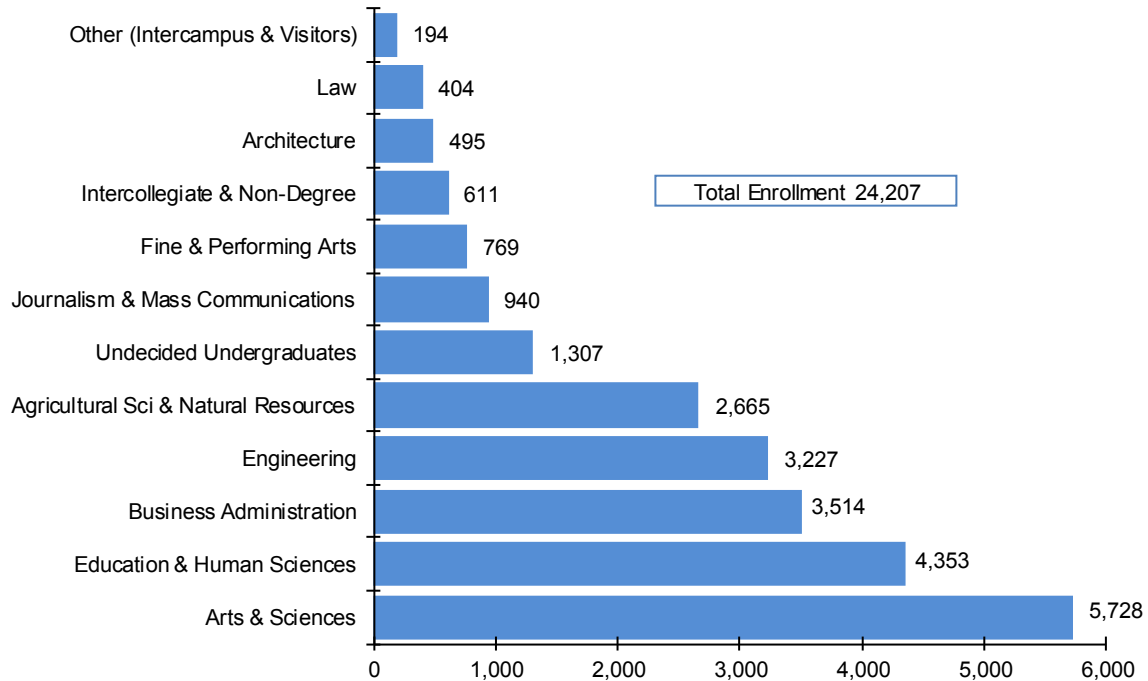

Enrollment by College Fall 2012

Enrollment by College, Fall 2012				
College	Undergraduate Students	Graduate Students	Professional Students	Total Students
Agricultural Sci & Natural Resources	2,009	598	58	2,665
Architecture	376	63	56	495
Arts & Sciences	4,695	1,033	0	5,728
Business Administration	3,172	342	0	3,514
Education & Human Sciences	3,108	1,218	27	4,353
Engineering	2,740	487	0	3,227
Fine & Performing Arts	608	161	0	769
Intercollegiate & Non-Degree Programs	0	611	0	611
Journalism & Mass Communications	894	46	0	940
Law	0	0	404	404
Undecided Undergraduates ¹	1,307	0	0	1,307
Other (Intercampus & Visitors)	194	0	0	194
Total	19,103	4,559	545	24,207

¹Exploratory and Pre-Professional Advising (formerly General Studies)

Last Updated: August 30, 2012