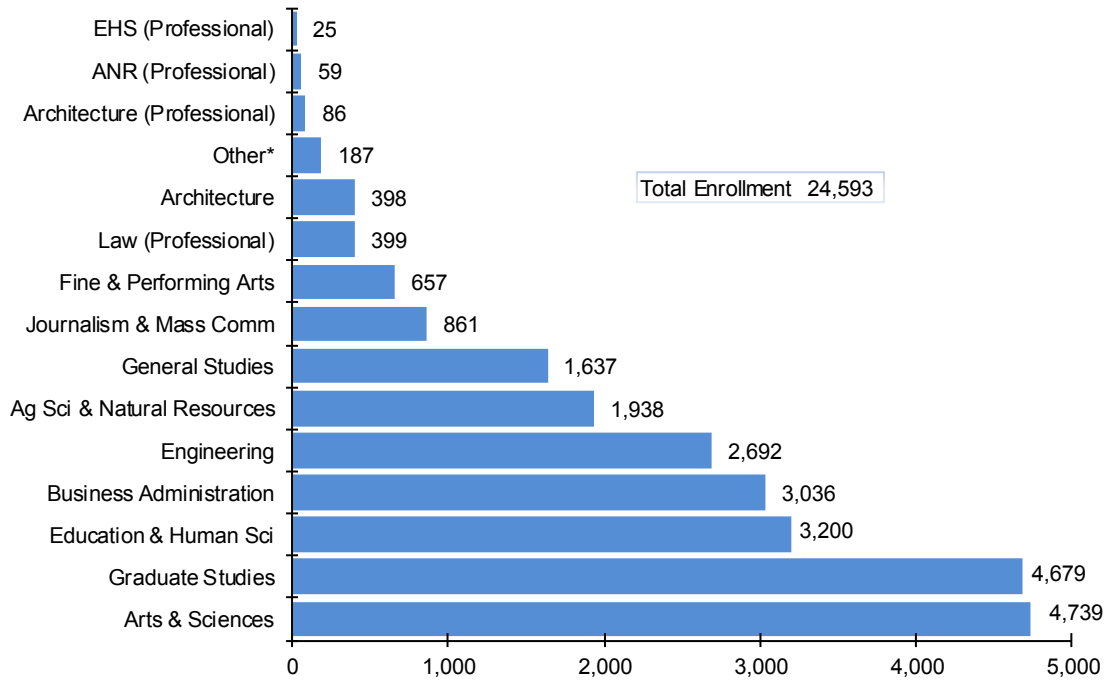

### Enrollment by College Fall 2011

Enrollment by College, Fall 2011			
College	Number of Students	College	Number of Students
Ag Sci & Natural Resources	1,938	Engineering	2,692
ANR (Professional)	59	Fine & Performing Arts	657
Architecture	398	General Studies	1,637
Architecture (Professional)	86	Graduate Studies	4,679
Arts & Sciences	4,739	Journalism & Mass Comm	861
Business Administration	3,036	Law (Professional)	399
Education & Human Sci	3,200	Other*	187
EHS (Professional)	25	<b>Total</b>	<b>24,593</b>

\*Other includes Intercampus and Visitors

Last Updated: September 6, 2011