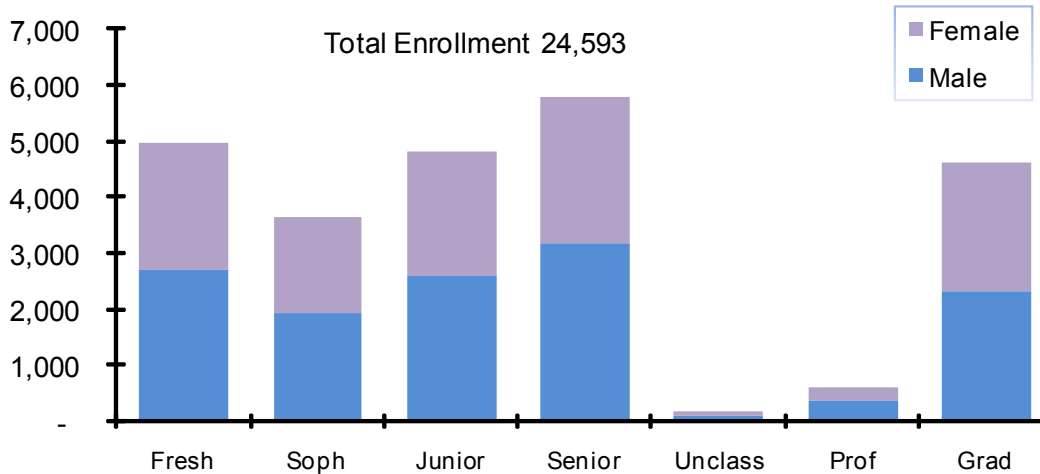

### Enrollment by Class Standing and Gender Fall 2011

Enrollment by Class Standing and Gender Fall 2011					
	Male		Female		Total
	Number	Percent	Number	Percent	
Freshman	2,652	52.70	2,380	47.30	5,032
Sophomore	1,929	53.78	1,658	46.22	3,587
Junior	2,537	53.40	2,214	46.60	4,751
Senior	3,232	55.60	2,581	44.40	5,813
Unclassified	77	47.53	85	52.47	162
Law, EHS, ANR & Arch (Prof)	338	59.40	231	40.60	569
Graduate	2,284	48.81	2,395	51.19	4,679
<b>Total University</b>	<b>13,049</b>	<b>53.06</b>	<b>11,544</b>	<b>46.94</b>	<b>24,593</b>

NOTE: Class standing is determined by the number of student credit hours a student has accumulated (Freshmen: 0-26; Sophomore: 27-52; Junior: 53-88; Senior: 89 and over). Administrative site enrollments are displayed.