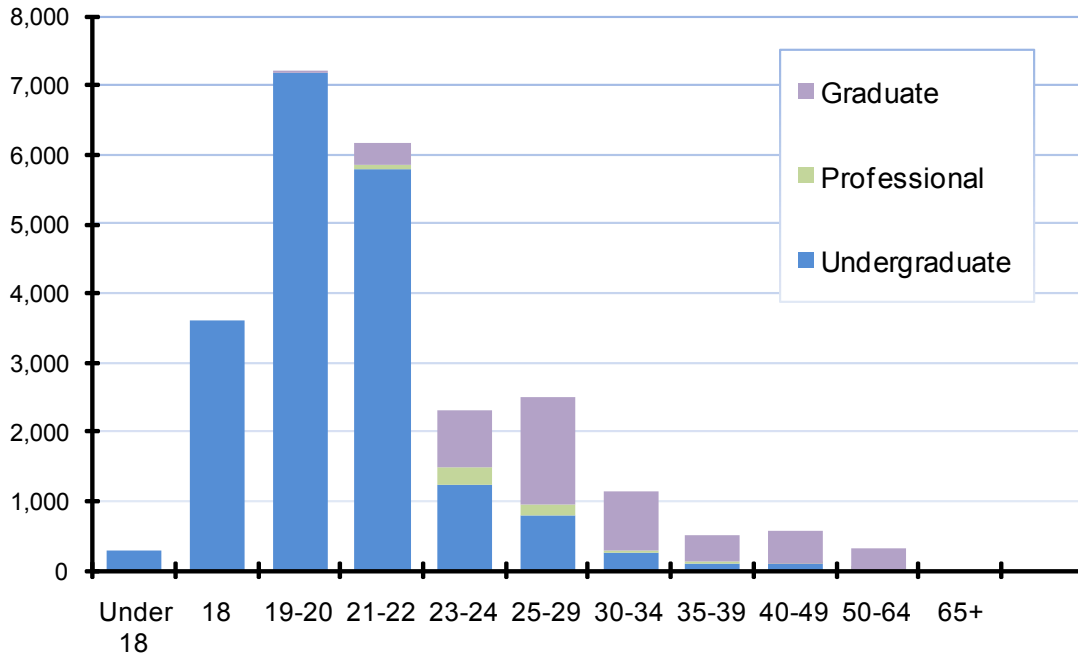

### Enrollment by Age Fall 2011

Enrollment by Age, Fall Semester 2011					
Age	Undergraduate	Professional	Graduate	Total	Percent
Under 18	296	0	0	296	1.2%
18	3,593	0	0	3,593	14.6%
19-20	7,181	0	1	7,182	29.2%
21-22	5,776	87	303	6,166	25.1%
23-24	1,242	237	830	2,309	9.4%
25-29	780	180	1,524	2,484	10.1%
30-34	243	44	854	1,141	4.6%
35-39	107	14	399	520	2.1%
40-49	85	6	486	577	2.3%
50-64	39	1	269	309	1.3%
65+	3	0	13	16	0.1%
Unknown				0	0.0%
<b>Total</b>	<b>19,345</b>	<b>569</b>	<b>4,679</b>	<b>24,593</b>	<b>100.0%</b>
Average Age All Students	20.7	25.3	31.1		
Average Age Full-Time Students	20.4	25.3	27.6		