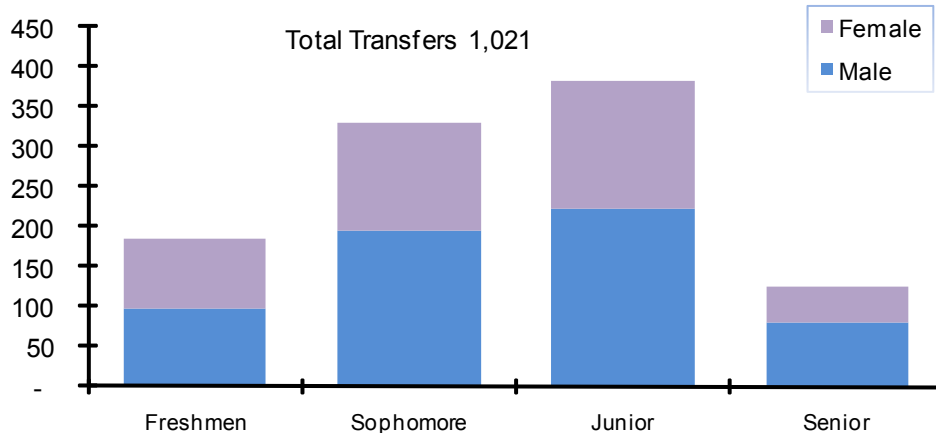

**First-Time Undergraduate Transfer Students
by Class Standing and Gender
Fall 2010**

First-Time Undergraduate Transfer Students Fall 2010					
	Male		Female		Total
	Number	Percent	Number	Percent	
Freshman	98	53.26	86	46.74	184
Sophomore	194	58.61	137	41.39	331
Junior	223	58.38	159	41.62	382
Senior	80	64.52	44	35.48	124
Total	595	58.28	426	41.72	1,021

NOTE: Class standing is determined by the number of student credit hours a student has accumulated (Freshmen: 0-26; Sophomore: 27-52; Junior: 53-88; Senior: 89 and over). Administrative site enrollments are displayed.