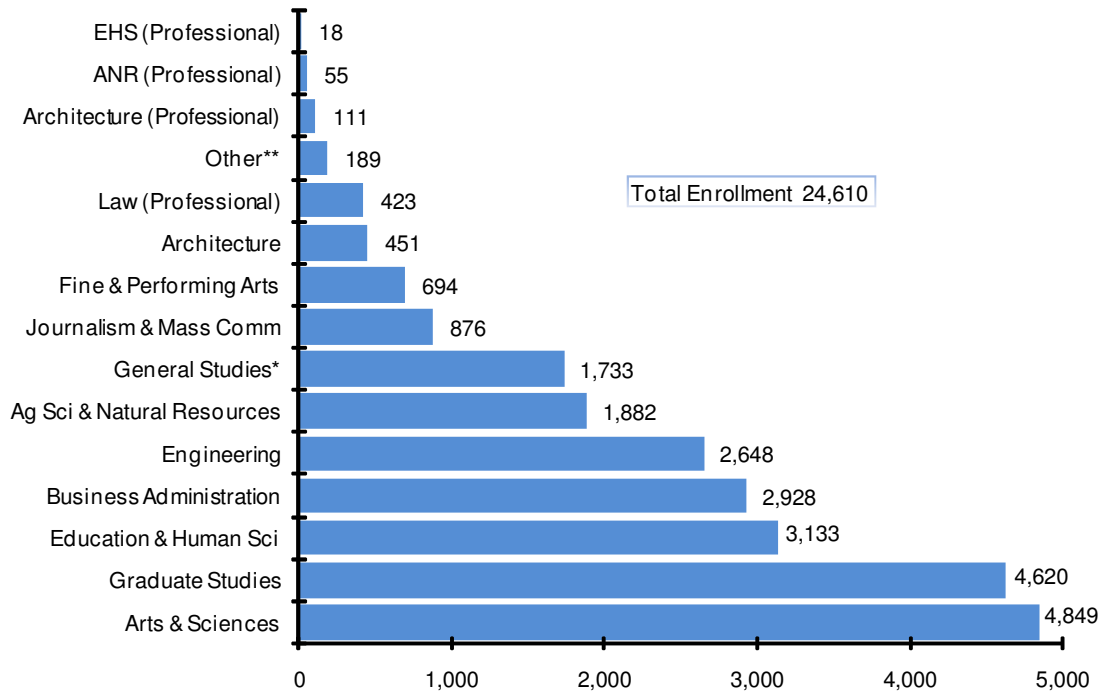

### Enrollment by College Fall 2010

Enrollment by College, Fall 2010			
College	Number of Students	College	Number of Students
Ag Sci & Natural Resources	1,882	Engineering	2,648
ANR (Professional)	55	Fine & Performing Arts	694
Architecture	451	General Studies*	1,733
Architecture (Professional)	111	Graduate Studies	4,620
Arts & Sciences	4,849	Journalism & Mass Comm	876
Business Administration	2,928	Law (Professional)	423
Education & Human Sci	3,133	Other**	189
EHS (Professional)	18	<b>Total</b>	<b>24,610</b>