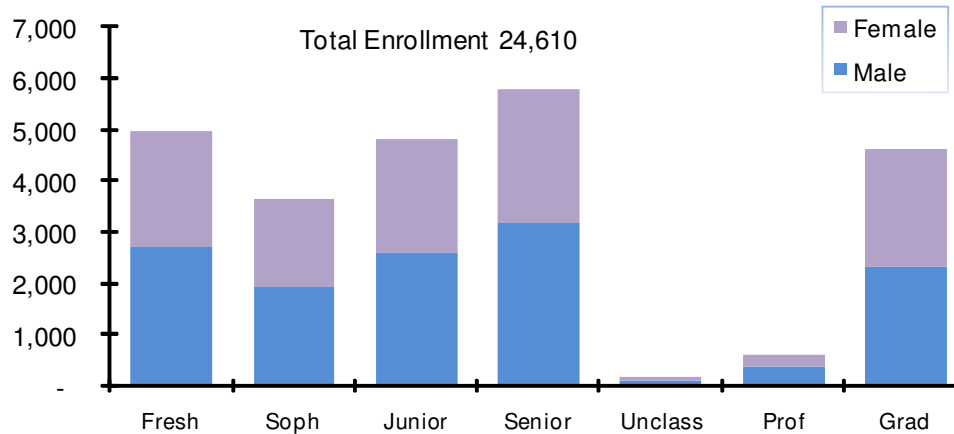

Enrollment by Class Standing & Gender

Fall 2010

Enrollment by Class Standing & Gender Fall 2010					
	Male		Female		Total
	Number	Percent	Number	Percent	
Freshman	2,729	54.80	2,251	45.20	4,980
Sophomore	1,924	52.84	1,717	47.16	3,641
Junior	2,591	53.98	2,209	46.02	4,800
Senior	3,165	54.72	2,619	45.28	5,784
Unclassified	83	46.63	95	53.37	178
Law, EHS, ANR & Arch (Prof)	369	60.79	238	39.21	607
Graduate	2,308	49.96	2,312	50.04	4,620
Total University	13,169	53.51	11,441	46.49	24,610

NOTE: Class standing is determined by the number of student credit hours a student has accumulated (Freshmen: 0-26; Sophomore: 27-52; Junior: 53-88; Senior: 89 and over). Administrative site enrollments are displayed.