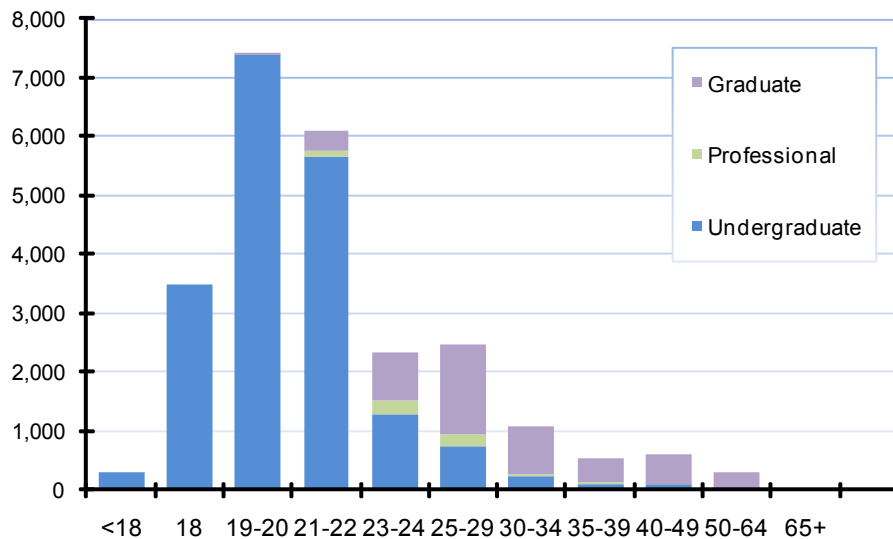

**Enrollment by Age
Fall Semester 2010**

Enrollment by Age, Fall Semester 2010					
Age	Undergraduate	Professional	Graduate	Total	Percent
<18	307	0	0	307	1.2%
18	3,490	0	0	3,490	14.2%
19-20	7,391	1	3	7,395	30.0%
21-22	5,668	108	320	6,096	24.8%
23-24	1,291	235	800	2,326	9.5%
25-29	751	205	1,529	2,485	10.1%
30-34	239	37	810	1,086	4.4%
35-39	105	16	404	525	2.1%
40-49	103	5	490	598	2.4%
50-64	38	0	249	287	1.2%
65+	0	0	15	15	0.1%
Unknown	0	0	0	0	0.0%
Total	19,383	607	4,620	24,610	100.0%
Average Age	20.70	25.17	31.03		
Ave Age of Full-Time Students	20.40	25.12	27.44		