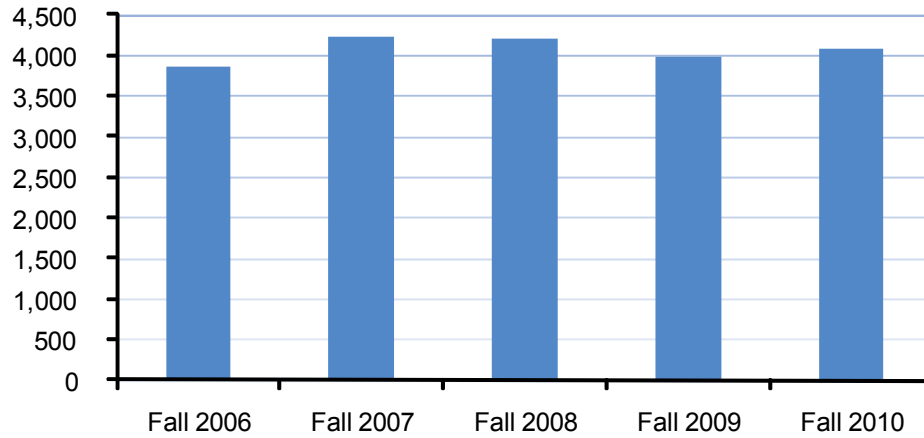

**First-Time Freshmen Enrollment Trend**

<b>First Time Freshmen by College, 5 Year Trend</b>					
	Fall 2006	Fall 2007	Fall 2008	Fall 2009	Fall 2010
Agriculture & Natural Resources	244	300	335	318	347
Architecture	144	149	152	102	114
Arts & Sciences	999	933	881	998	1,098
Business Administration	466	542	563	508	465
Education & Human Sciences	379	399	437	405	422
Engineering	510	536	538	585	557
Fine & Performing Arts	113	122	132	120	133
General Studies <sup>1\</sup>	828	1,089	985	802	813
Journalism & Mass Communication	166	165	177	148	126
<b>Total</b>	<b>3,849</b>	<b>4,235</b>	<b>4,200</b>	<b>3,986</b>	<b>4,075</b>
<b>Mean Average ACT Score</b>	<b>24.9</b>	<b>25.0</b>	<b>25.0</b>	<b>25.4</b>	<b>25.3</b>