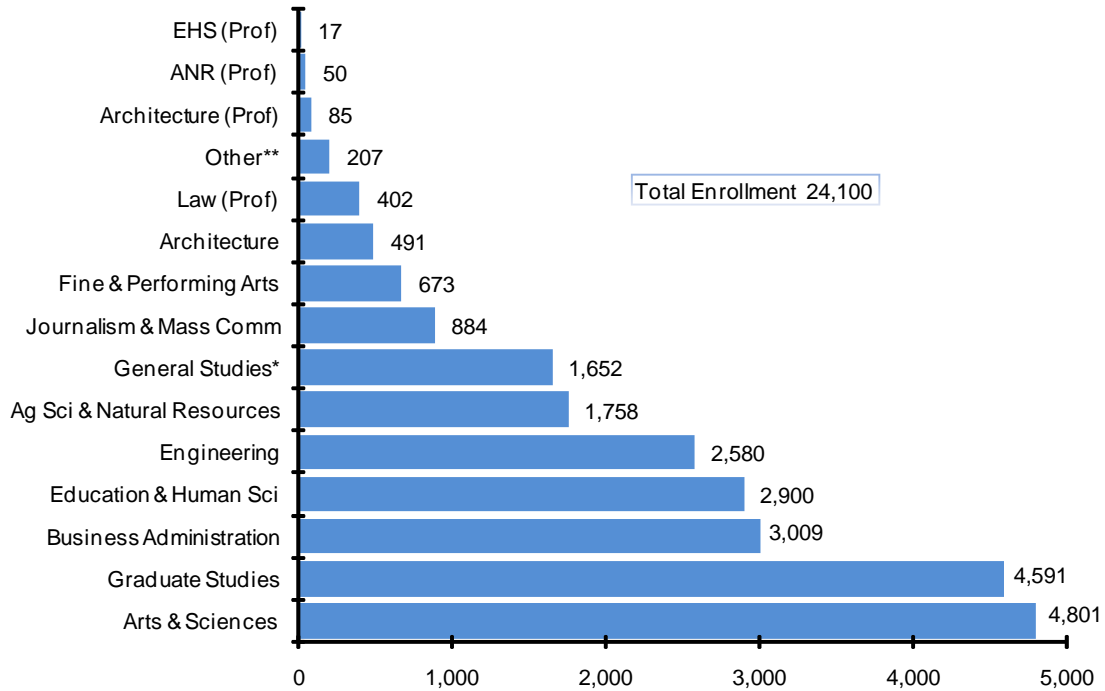

### Enrollment by College Fall 2009

Enrollment by College, Fall 2009			
College	Number of Students	College	Number of Students
Ag Sci & Natural Resources	1,758	Engineering	2,580
ANR (Prof)	50	Fine & Performing Arts	673
Architecture	491	General Studies*	1,652
Architecture (Prof)	85	Graduate Studies	4,591
Arts & Sciences	4,801	Journalism & Mass Comm	884
Business Administration	3,009	Law (Prof)	402
Education & Human Sci	2,900	Other**	207
EHS (Prof)	17	<b>Total</b>	<b>24,100</b>