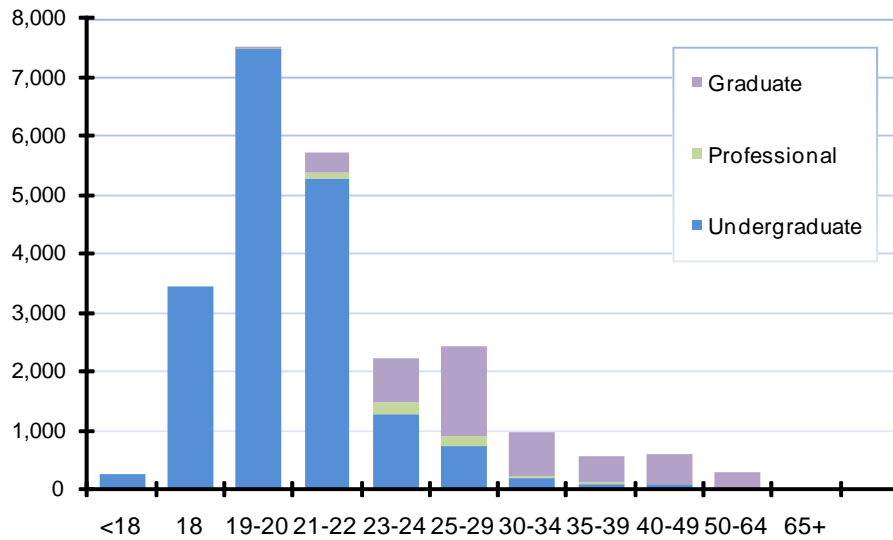

**Enrollment by Age
Fall Semester 2009**

Enrollment by Age, Fall Semester 2009					
Age	Undergraduate	Professional	Graduate	Total	Percent
<18	278	0	0	278	1.2%
18	3,442	0	0	3,442	14.3%
19-20	7,486	1	3	7,490	31.1%
21-22	5,296	96	327	5,719	23.7%
23-24	1,272	222	748	2,242	9.3%
25-29	732	186	1,533	2,451	10.2%
30-34	200	32	759	991	4.1%
35-39	110	13	442	565	2.3%
40-49	105	2	508	615	2.6%
50-64	33	2	258	293	1.2%
65+	1	0	13	14	0.1%
Unknown	0	0	0	0	0.0%
Total	18,955	554	4,591	24,100	100.0%
Average Age	20.66	25.08	31.29		
Ave Age of Full-Time Students	20.33	25.00	27.53		