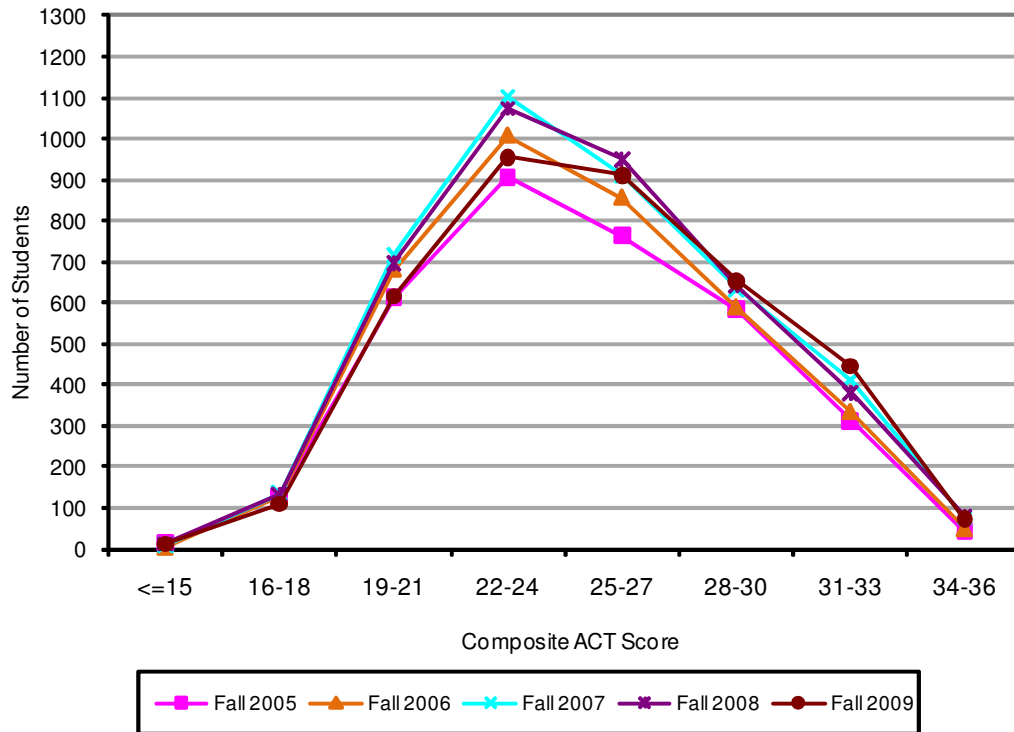

First Time Freshmen ACT Scores - 5 Year Trend

Composite Score	Fall 2005	Fall 2006	Fall 2007	Fall 2008	Fall 2009
15 & below	14	4	9	12	13
16-18	127	128	135	133	110
19-21	612	681	716	697	616
22-24	907	1007	1102	1074	955
25-27	763	856	912	950	912
28-30	584	589	634	642	653
31-33	313	334	412	381	445
34-36	44	49	75	80	72
Mean Score	24.9	24.9	25.0	25.0	25.4

NOTE: Freshmen are required to submit either ACT or SAT test scores. The majority submit ACT.

Last updated: February 4, 2010