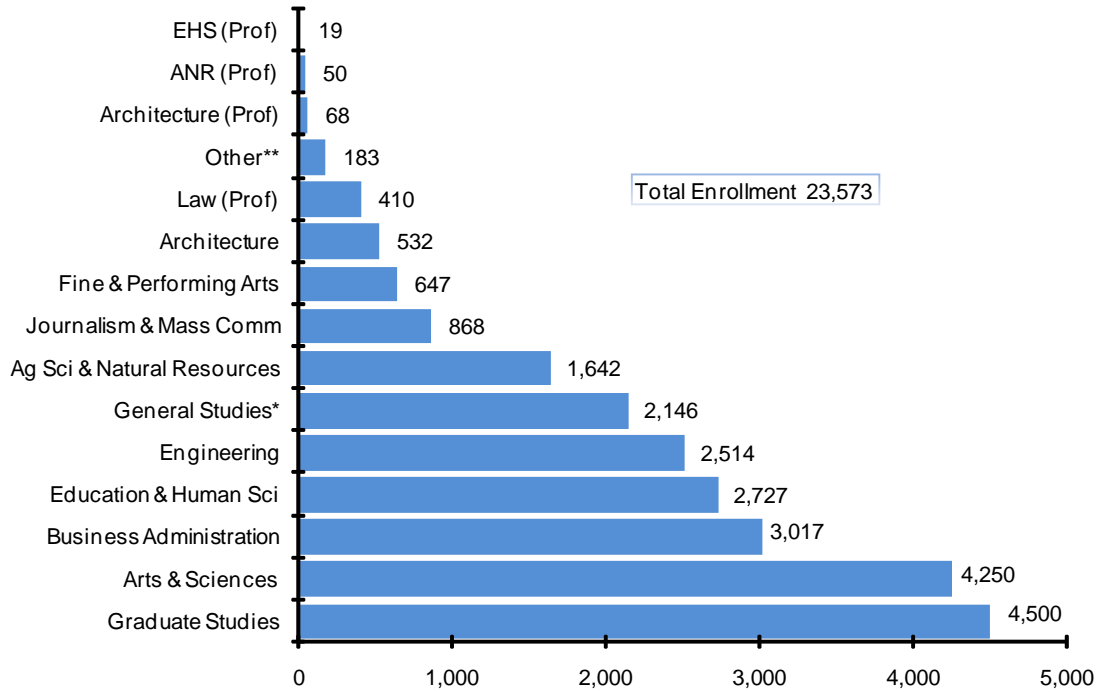

Enrollment by College Fall 2008

Enrollment by College, Fall 2008			
College	Number of Students	College	Number of Students
Ag Sci & Natural Resources	1,642	Engineering	2,514
ANR (Prof)	50	Fine & Performing Arts	647
Architecture	532	General Studies*	2,146
Architecture (Prof)	68	Graduate Studies	4,500
Arts & Sciences	4,250	Journalism & Mass Comm	868
Business Administration	3,017	Law (Prof)	410
Education & Human Sci	2,727	Other**	183
EHS (Prof)	19	Total	23,573

*General Studies includes College of Public Administration

**Other includes Intercampus and Visitors

Last Updated: September 15, 2008