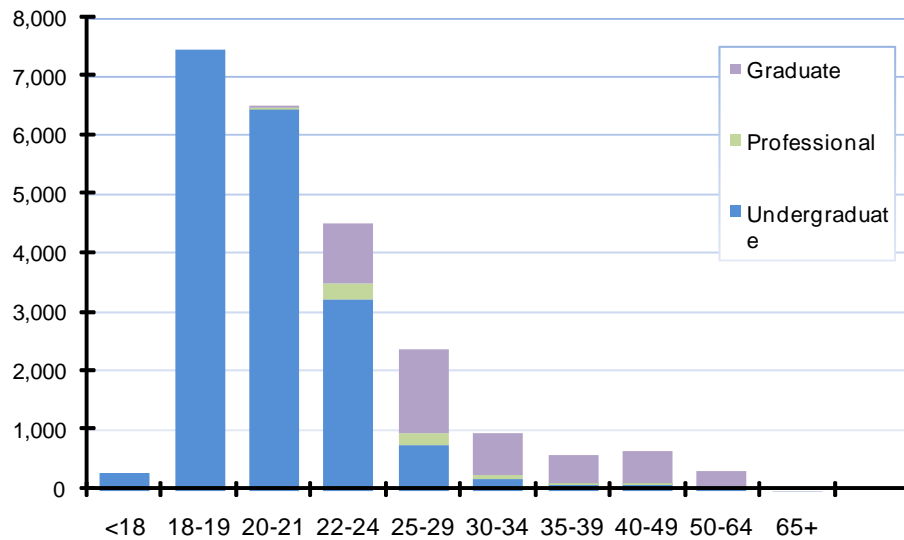

**Enrollment by Age
Fall Semester 2008**

Enrollment by Age, Fall Semester 2008					
Age	Undergraduate	Professional	Graduate	Total	Percent
<18	264	0	0	264	1.1%
18-19	7,447	0	0	7,447	31.6%
20-21	6,466	7	34	6,507	27.6%
22-24	3,204	294	1,007	4,505	19.1%
25-29	742	189	1,440	2,371	10.1%
30-34	184	36	731	951	4.0%
35-39	91	10	477	578	2.5%
40-49	97	11	539	647	2.7%
50-64	30	0	266	296	1.3%
65+	1	0	6	7	0.0%
Unknown	0	0	0	0	0.0%
Total	18,526	547	4,500	23,573	100.0%
Average Age	20.60	25.37	31.56		
Ave Age of Full-Time Students	20.24	25.30	27.91		