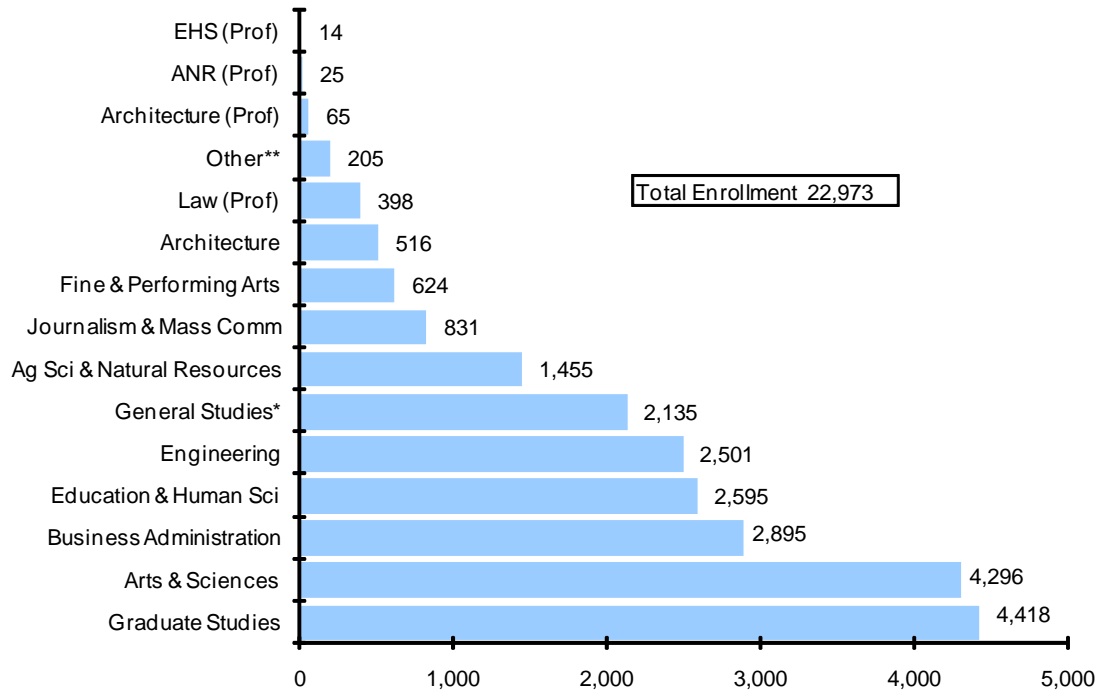

### Enrollment by College Fall 2007

Enrollment by College, Fall 2007			
College	Number of Students	College	Number of Students
Ag Sci & Natural Resources	1,455	Engineering	2,501
ANR (Prof)	25	Fine & Performing Arts	624
Architecture	516	General Studies*	2,135
Architecture (Prof)	65	Graduate Studies	4,418
Arts & Sciences	4,296	Journalism & Mass Comm	831
Business Administration	2,895	Law (Prof)	398
Education & Human Sci	2,595	Other**	205
EHS (Prof)	14	<b>Total</b>	<b>22,973</b>

\*General Studies includes College of Public Administration

\*\*Other includes Intercampus and Visitors.

Last Updated: August 11, 2008