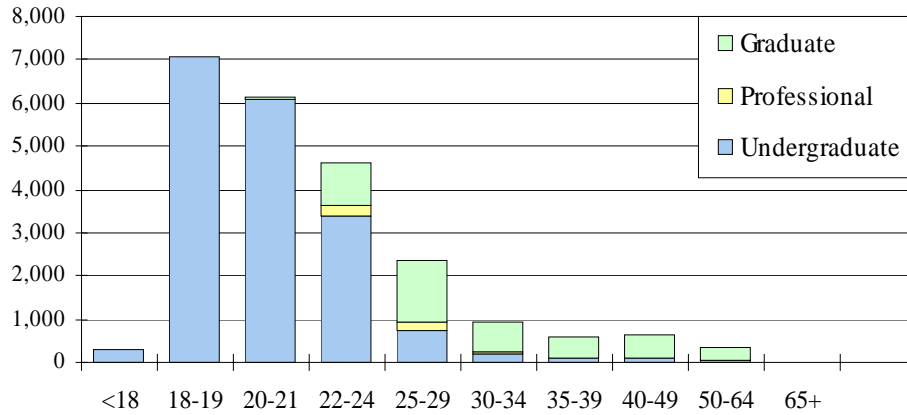

University of Nebraska - Lincoln, Enrollment by Age
Fall Semester 2007

Enrollment by Age, Fall Semester 2007					
Age	Undergraduate	Professional	Graduate	Total	Percent
<18	288	0	0	288	1.3%
18-19	7,090	0	1	7,091	30.9%
20-21	6,088	9	29	6,126	26.7%
22-24	3,386	270	955	4,611	20.1%
25-29	738	175	1,451	2,364	10.3%
30-34	211	26	703	940	4.1%
35-39	105	12	478	595	2.6%
40-49	99	10	513	622	2.7%
50-64	46	0	278	324	1.4%
65+	2	0	10	12	0.1%
Total	18,053	502	4,418	22,973	100.0%
Average Age	20.71	25.32	31.66		
Ave Age of Full-Time Students	20.33	25.15	27.78		

NOTE: Administrative site enrollments are displayed.

Last Updated: September 6, 2007