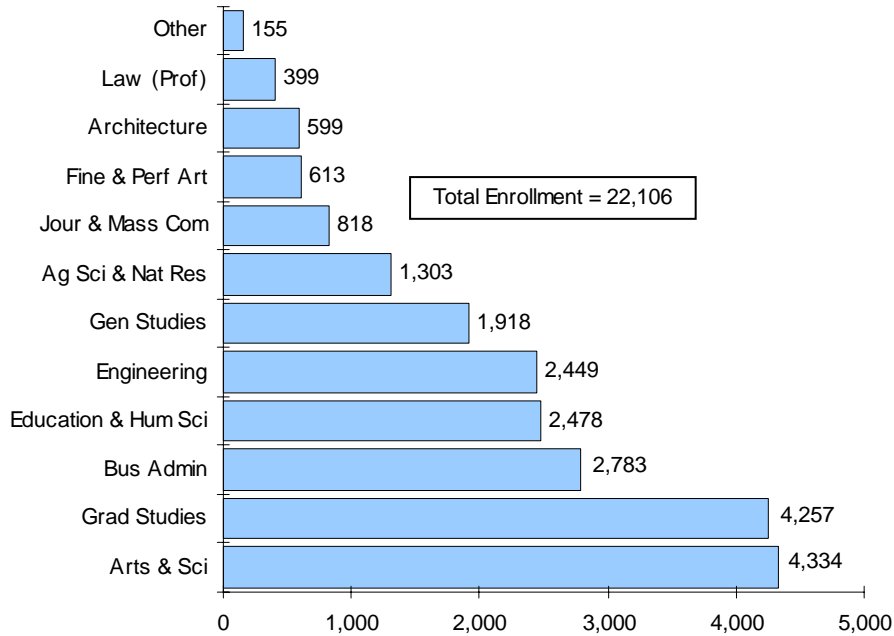

Enrollment by College Fall 2006

Enrollment by College, Fall 2006			
College	Number of Students	College	Number of Students
Ag Sci & Natural Resources	1,303	Fine & Performing Arts	613
Architecture	534	General Studies	1,918
Architecture (Professional)	65	Graduate Studies	4,257
Arts & Sciences	4,334	Journalism & Mass Comm	818
Business Administration	2,783	Law (Professional)	399
Education & Human Sci	2,464	Other	155
EHS (Professional)	14	Total	22,106
Engineering	2,449		

Note: Nebraska College of Technical Agriculture data are not included on this page.

General Studies includes Public Affairs & Community Service

Other includes Intercampus and Visitors

Last Updated: September 6, 2006