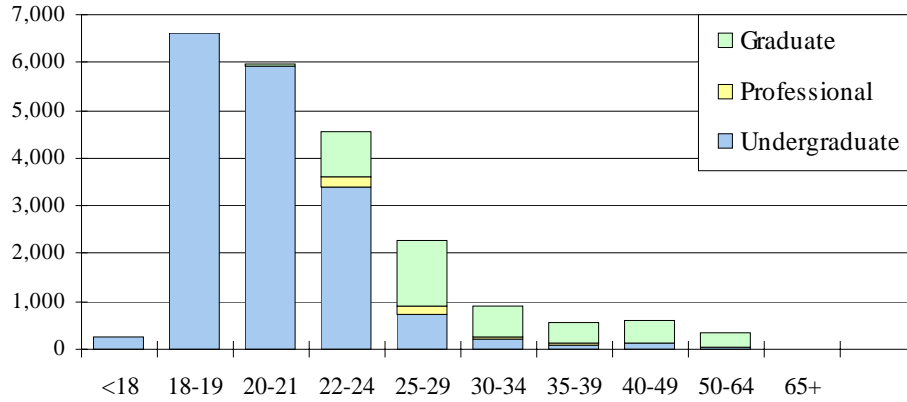

University of Nebraska - Lincoln, Enrollment by Age
Fall Semester 2006

Enrollment by Age, Fall Semester 2006					
Age	Undergraduate	Professional	Graduate	Total	Percent
<18	246	0	0	246	1.1%
18-19	6,606	0	0	6,606	29.9%
20-21	5,932	6	44	5,982	27.1%
22-24	3,376	252	918	4,546	20.6%
25-29	736	162	1,397	2,295	10.4%
30-34	216	34	655	905	4.1%
35-39	106	13	456	575	2.6%
40-49	108	10	488	606	2.7%
50-64	45	1	290	336	1.5%
65+	0	0	9	9	0.0%
Total	17,371	478	4,257	22,106	100.0%
Average Age	20.80	25.53	31.72	23.00	
Ave Age of Full-Time Students	20.37	25.47	27.80	21.38	