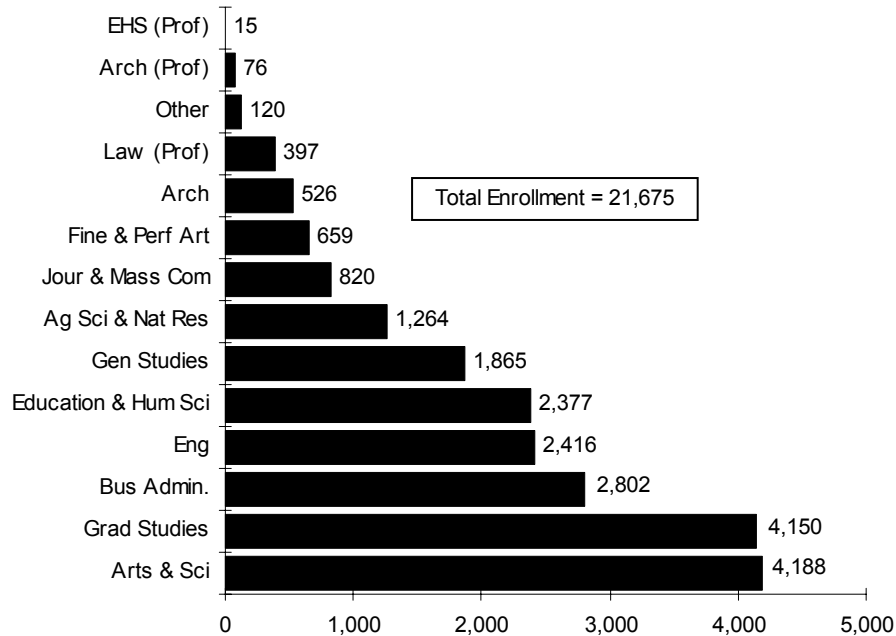

**Enrollment by College
Fall 2005**

Enrollment by College, Fall 2005			
College	Number of Students	College	Number of Students
Ag Sci & Natural Resources	1,264	Fine & Performing Arts	659
Architecture	526	General Studies	1,865
Architecture (Professional)	76	Graduate Studies	4,150
Arts & Sciences	4,188	Journalism & Mass Comm	820
Business Administration	2,802	Law (Professional)	397
Education & Human Sci	2,377	Other	120
EHS (Professional)	15	Total	21,675
Engineering	2,416		

Note: Nebraska College of Technical Agriculture data are not included on this page.

General Studies includes Public Affairs & Community Service

Other includes Intercampus and Visitors

Last Updated: September 2, 2005