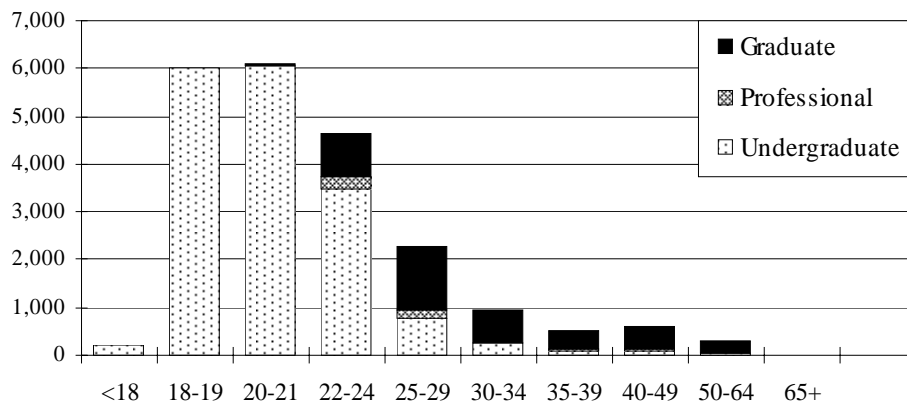

**University of Nebraska - Lincoln, Enrollment by Age
Fall Semester 2005**

Enrollment by Age, Fall Semester 2005					
Age	Undergraduate	Professional	Graduate	Total	Percent
<18	202	0	0	202	0.9%
18-19	6,024	0	0	6,024	27.8%
20-21	6,057	7	36	6,100	28.1%
22-24	3,481	265	908	4,654	21.5%
25-29	794	162	1,336	2,292	10.6%
30-34	237	33	665	935	4.3%
35-39	99	11	419	529	2.4%
40-49	104	7	507	618	2.9%
50-64	39	3	272	314	1.4%
65+	0	0	7	7	0.0%
Total	17,037	488	4,150	21,675	100.0%
Average Age	20.90	25.50	31.76	23.08	
Ave Age of Full-Time Students	20.46	25.35	27.90	21.47	