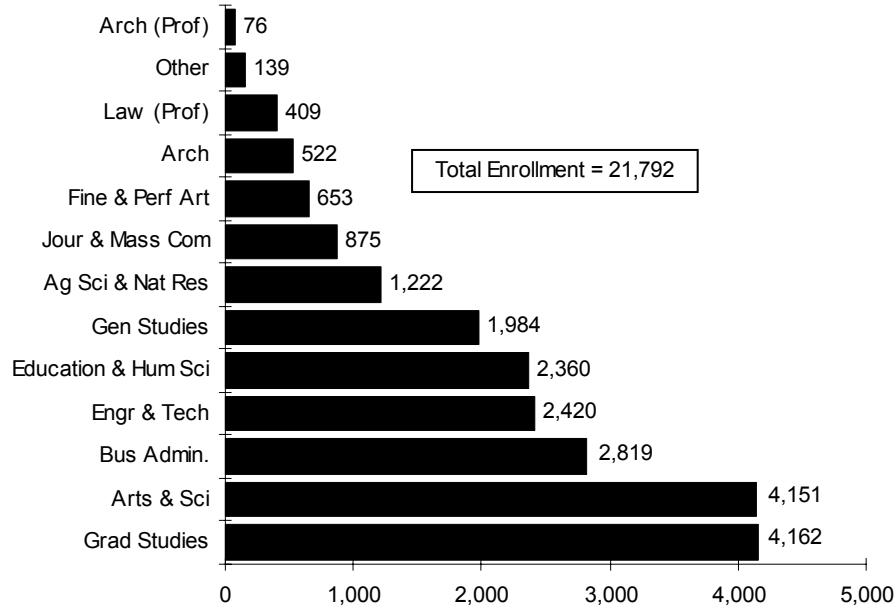

Enrollment by College - Fall 2004

Enrollment by College, Fall 2004			
College	Number of Students	College	Number of Students
Ag Sci & Natural Resources	1,222	Fine & Performing Arts	653
Architecture	522	General Studies	1,984
Architecture (Professional)	76	Graduate Studies	4,162
Arts & Sciences	4,151	Journalism & Mass Comm	875
Business Administration	2,819	Law (Professional)	409
Education & Human Sci	2,360	Other	139
Engineering & Tech	2,420	Total	21,792

Note: Nebraska College of Technical Agriculture data are not included on this page.

General Studies includes Public Affairs & Community Service

Other includes Intercampus and Visitors

Last Updated: September 23, 2004