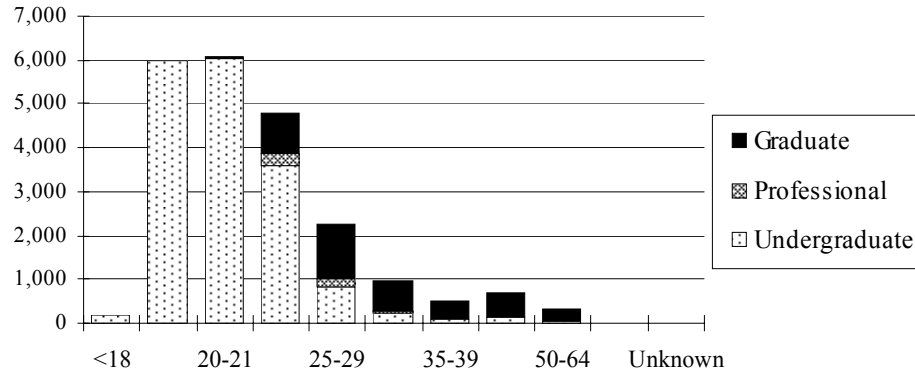

Enrollment by Age University of Nebraska - Lincoln Fall Semester 2004

Enrollment by Age Fall Semester 2004					
Age	Undergraduate	Professional	Graduate	Total	Percent
<18	173	0	1	174	0.8%
18-19	5,982	0	3	5,985	27.5%
20-21	6,042	7	38	6,087	27.9%
22-24	3,607	256	911	4,774	21.9%
25-29	815	178	1,268	2,261	10.4%
30-34	252	29	700	981	4.5%
35-39	102	10	379	491	2.3%
40-49	120	11	563	694	3.2%
50-64	44	2	292	338	1.6%
65+	0	0	7	7	0.0%
Unknown	0	0	0	0	0.0%
Total	17,137	493	4,162	21,792	100.0%
Average Age	20.99	25.60	32.04	23.21	
Ave Age of Full-Time Students	20.51	25.51	28.05	21.48	