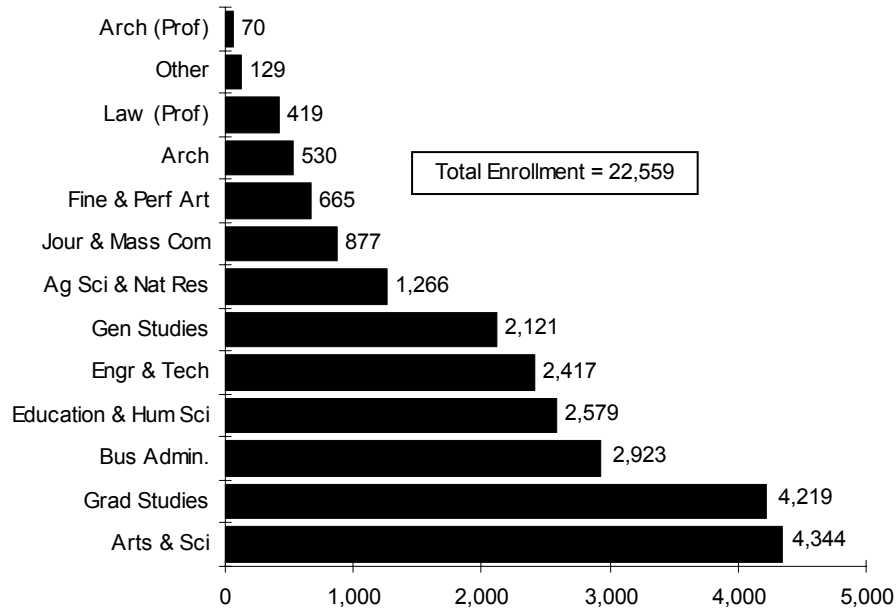

Enrollment by College - Fall 2003

Enrollment by College, Fall 2003			
College	Number of Students	College	Number of Students
Ag Sci & Natural Resources	1,266	Fine & Performing Arts	665
Architecture	530	General Studies	2,121
Architecture (Professional)	70	Graduate Studies	4,219
Arts & Sciences	4,344	Journalism & Mass Comm	877
Business Administration	2,923	Law (Professional)	419
Education & Human Sci	2,579	Other	129
Engineering & Tech	2,417	Total	22,559

Note: Nebraska college of Technical Agriculture data are not included on this page. (See Factbook Glossary for definition of Administrative Site.)

Note: General Studies includes Public Affairs & Community Service.
Other includes Intercampus and Visitors.