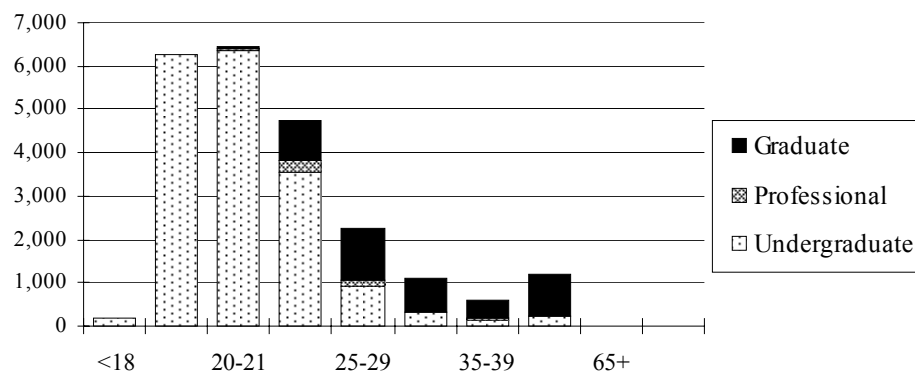

Enrollment by Age University of Nebraska - Lincoln Fall Semester 2001

Enrollment by Age Fall Semester					
Age	Undergraduate	Professional	Graduate	Total	Percent
<18	180	0	0	180	0.79%
18-19	6,255	0	0	6,255	27.48%
20-21	6,378	7	47	6,432	28.26%
22-24	3,566	249	918	4,733	20.79%
25-29	909	142	1,185	2,236	9.82%
30-34	305	39	758	1,102	4.84%
35-39	152	22	437	611	2.69%
40-64	230	11	950	1,191	5.23%
65+	3	0	7	10	0.04%
Unknown	7	0	7	14	0.06%
Total	17,985	470	4,309	22,764	100.00%
Average Age	21.1	25.9	32.4		
Ave Age of Full-Time Students	20.5	25.8	28.3		

Note: Administrative site enrollments are displayed. Nebraska College of Technical Agriculture data are not included on this page. First-professional Architecture students are included in Graduate.

Last Updated: September 17, 2001