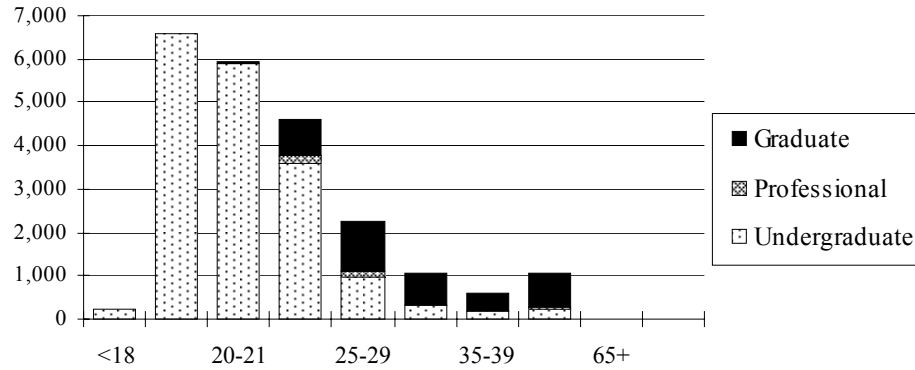

Enrollment by Age University of Nebraska - Lincoln Fall Semester 2000

Enrollment by Age Fall Semester					
Age	Undergraduate	Professional	Graduate	Total	Percent
<18	214	0	0	214	1.0%
18-19	6,574	0	0	6,574	29.5%
20-21	5,899	1	31	5,931	26.6%
22-24	3,570	190	824	4,584	20.6%
25-29	975	118	1,157	2,250	10.1%
30-34	304	39	705	1,048	4.7%
35-39	173	17	412	602	2.7%
40-64	253	10	781	1,044	4.7%
65+	3	0	6	9	0.0%
Unknown	3	0	9	12	0.1%
Total	17,968	375	3,925	22,268	100.0%
Average Age	21.1	26.0	32.0	23.1	
Ave Age of Full-Time Students	20.5	25.9	28.6	21.4	

Note: Administrative site enrollments are displayed. Nebraska College of Technical Agriculture data are not included on this page. First-professional Architecture students are included in Graduate.

Last Updated: October 10, 2000