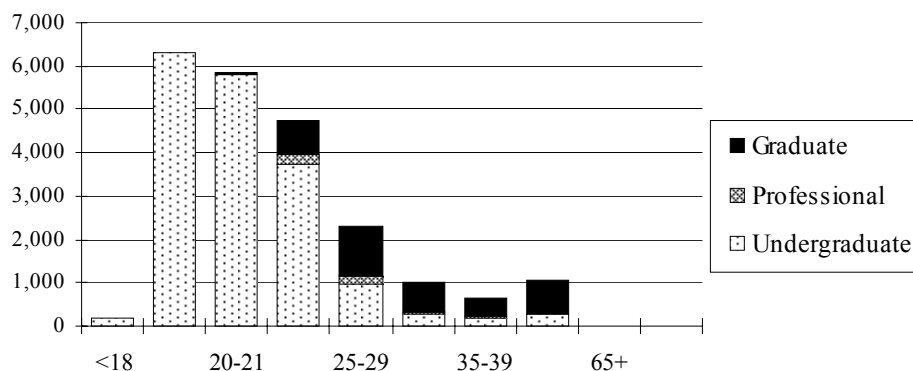

**Enrollment by Age University of Nebraska - Lincoln Fall Semester 1999**

Enrollment by Age Fall Semester					
Age	Undergraduate	Professional	Graduate	Total	Percent
<18	201	0	0	201	0.91%
18-19	6,297	0	0	6,297	28.44%
20-21	5,810	5	41	5,856	26.45%
22-24	3,750	225	778	4,753	21.47%
25-29	981	155	1,159	2,295	10.36%
30-34	291	28	705	1,024	4.62%
35-39	207	15	440	662	2.99%
40-64	264	17	763	1,044	4.72%
65+	3	0	7	10	0.05%
Unknown	0	0	0	0	0.00%
<b>Total</b>	<b>17,804</b>	<b>445</b>	<b>3,893</b>	<b>22,142</b>	<b>100.00%</b>
Average Age	21.2	26.0	32.0	23.2	
Ave Age of Full-Time Students	20.6	26.0	28.6	21.5	

Note: Administrative site enrollments are displayed. Nebraska College of Technical Agriculture data are not included on this page. First-professional Architecture students are included in Graduate.

Last Updated: November 15, 1999