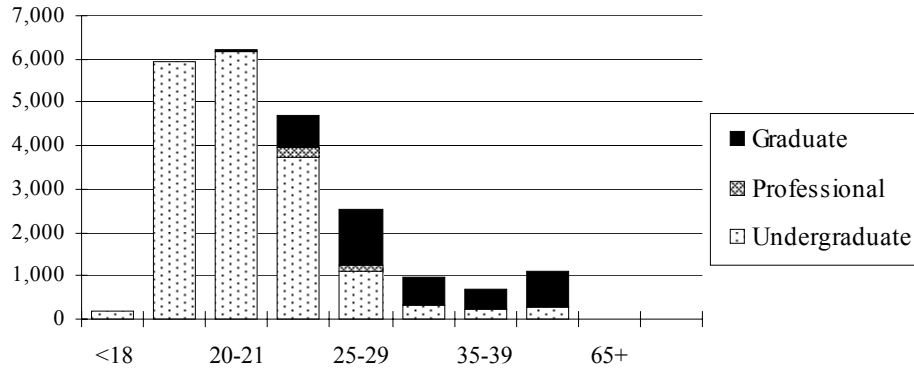

Enrollment by Age University of Nebraska - Lincoln Fall Semester 1998

Enrollment by Age Fall Semester					
Age	Undergraduate	Professional	Graduate	Total	Percent
<18	201	0	0	201	0.90%
18-19	5,948	0	1	5,949	26.55%
20-21	6,168	13	35	6,216	27.74%
22-24	3,740	220	754	4,714	21.04%
25-29	1,108	155	1,291	2,554	11.40%
30-34	304	35	639	978	4.36%
35-39	234	14	448	696	3.11%
40-64	271	12	803	1,086	4.85%
65+	1	0	7	8	0.04%
Unknown	5	0	1	6	0.03%
Total	17,980	449	3,979	22,408	100.00%
Average Age	21.3	25.8	32.0	23.4	
Ave Age of Full-Time Students	20.6	25.7	28.7		

Note: Administrative site enrollments are displayed. Nebraska College of Technical Agriculture data are not included on this page. First-professional Architecture students are included in Graduate.

Last Updated: November 5, 1998