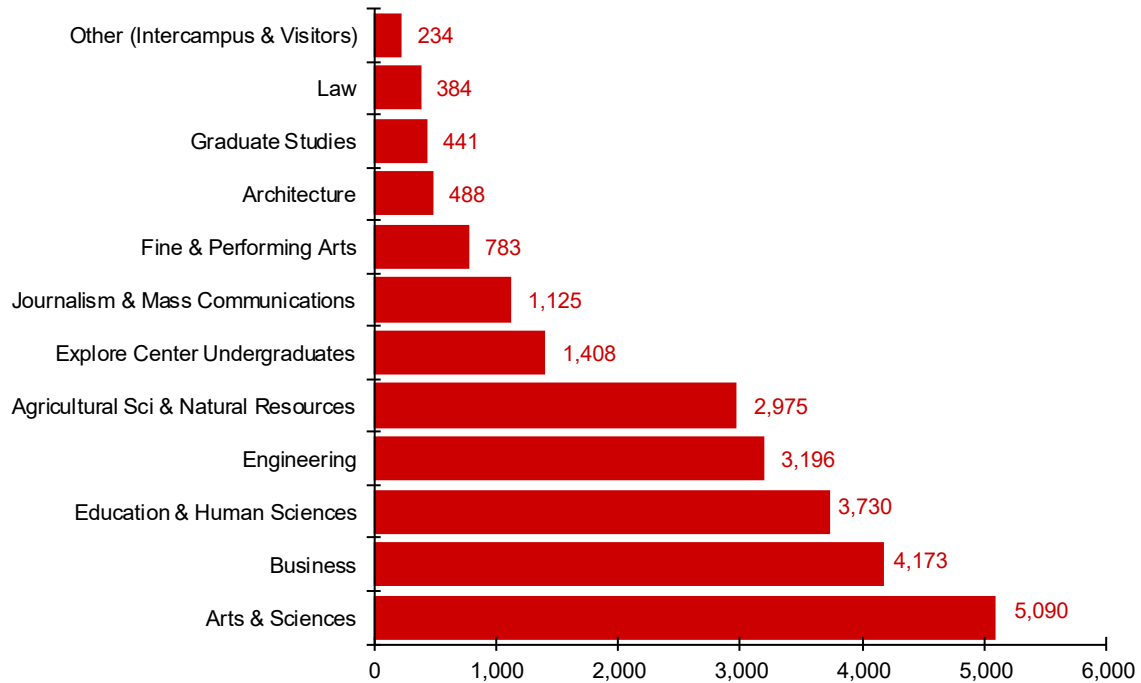

Enrollment by College Spring 2019

Enrollment by College, Spring 2019				
College	Undergraduate Students	Graduate Students	Professional Students	Total Students
Agricultural Sci & Natural Resources	2,236	688	51	2,975
Architecture	375	31	82	488
Arts & Sciences	4,233	857	0	5,090
Business	3,625	548	0	4,173
Education & Human Sciences	2,616	1,074	40	3,730
Engineering	2,747	449	0	3,196
Fine & Performing Arts	657	126	0	783
Graduate Studies	0	441	0	441
Journalism & Mass Communications	1,056	69	0	1,125
Law	0	0	384	384
Explore Center Undergraduates	1,408	0	0	1,408
Other (Intercampus & Visitors)	234	0	0	234
Total	19,187	4,283	557	24,027