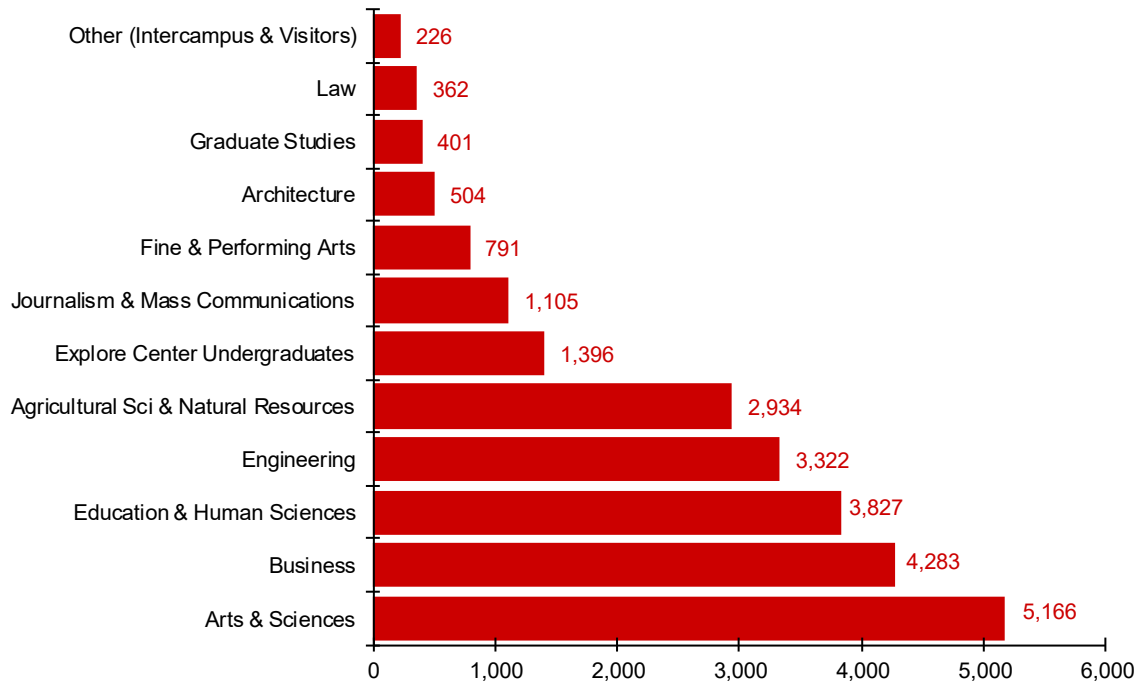

Enrollment by College Spring 2018

Enrollment by College, Spring 2018				
College	Undergraduate Students	Graduate Students	Professional Students	Total Students
Agricultural Sci & Natural Resources	2,171	702	61	2,934
Architecture	383	44	77	504
Arts & Sciences	4,247	919	0	5,166
Business	3,726	557	0	4,283
Education & Human Sciences	2,707	1,105	15	3,827
Engineering	2,854	468	0	3,322
Fine & Performing Arts	658	133	0	791
Graduate Studies	0	401	0	401
Journalism & Mass Communications	1,038	67	0	1,105
Law	0	0	362	362
Explore Center Undergraduates	1,396	0	0	1,396
Other (Intercampus & Visitors)	226	0	0	226
Total	19,406	4,396	515	24,317