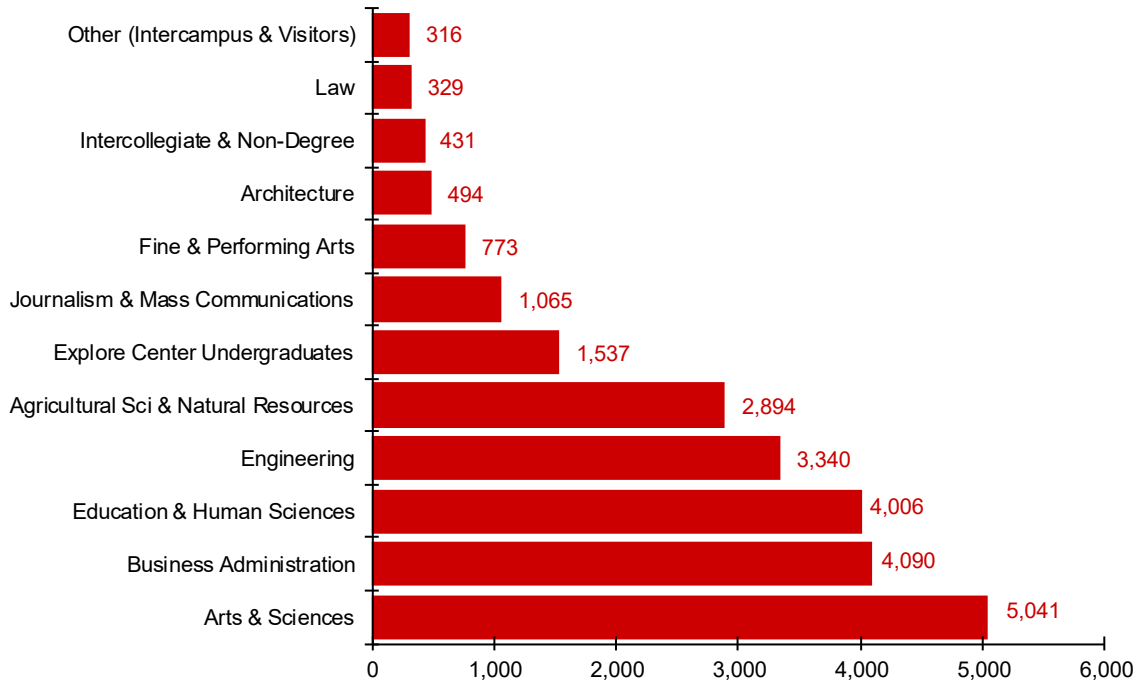

### Enrollment by College Spring 2017

Enrollment by College, Spring 2017				
College	Undergraduate Students	Graduate Students	Professional Students	Total Students
Agricultural Sci & Natural Resources	2,166	669	59	2,894
Architecture	369	43	82	494
Arts & Sciences	4,132	909	0	5,041
Business Administration	3,584	506	0	4,090
Education & Human Sciences	2,786	1,207	13	4,006
Engineering	2,843	497	0	3,340
Fine & Performing Arts	623	150	0	773
Intercollegiate & Non-Degree Programs	0	431	0	431
Journalism & Mass Communications	1,031	34	0	1,065
Law	0	0	329	329
Explore Center Undergraduates	1,537	0	0	1,537
Other (Intercampus & Visitors)	316	0	0	316
<b>Total</b>	<b>19,387</b>	<b>4,446</b>	<b>483</b>	<b>24,316</b>