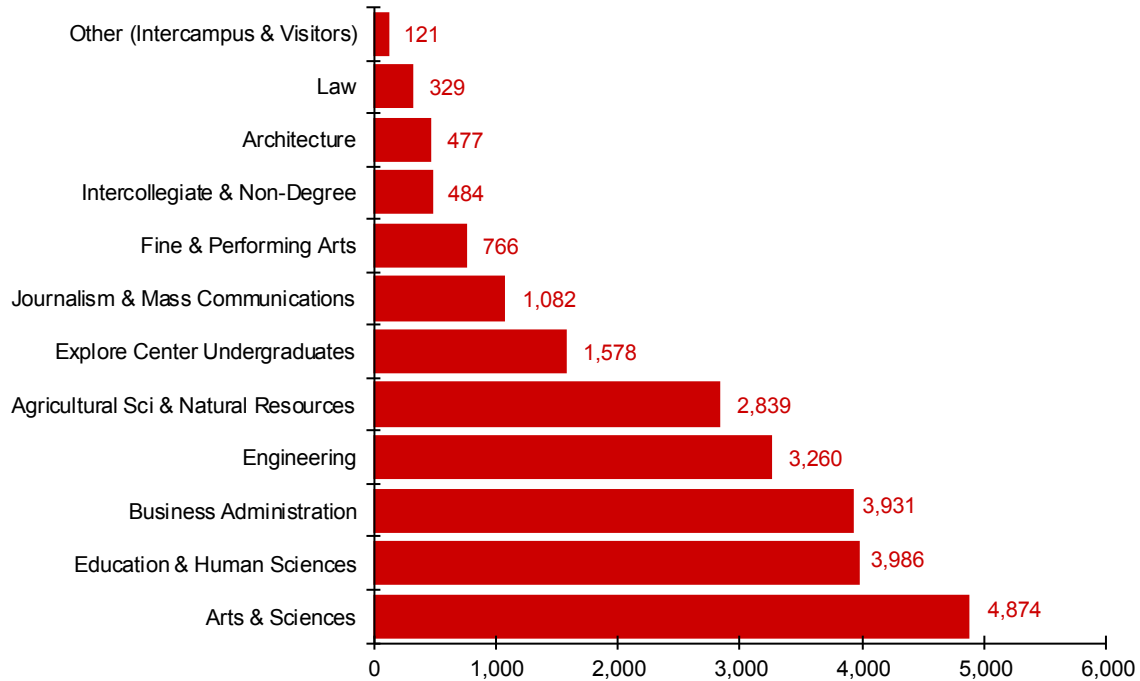

Enrollment by College Spring 2016

Enrollment by College, Spring 2016				
College	Undergraduate Students	Graduate Students	Professional Students	Total Students
Agricultural Sci & Natural Resources	2,123	658	58	2,839
Architecture	371	32	74	477
Arts & Sciences	3,882	992	0	4,874
Business Administration	3,505	426	0	3,931
Education & Human Sciences	2,759	1,204	23	3,986
Engineering	2,780	480	0	3,260
Fine & Performing Arts	609	157	0	766
Intercollegiate & Non-Degree Programs	0	484	0	484
Journalism & Mass Communications	1,045	37	0	1,082
Law	0	0	329	329
Explore Center Undergraduates	1,578	0	0	1,578
Other (Intercampus & Visitors)	121	0	0	121
Total	18,773	4,470	484	23,727