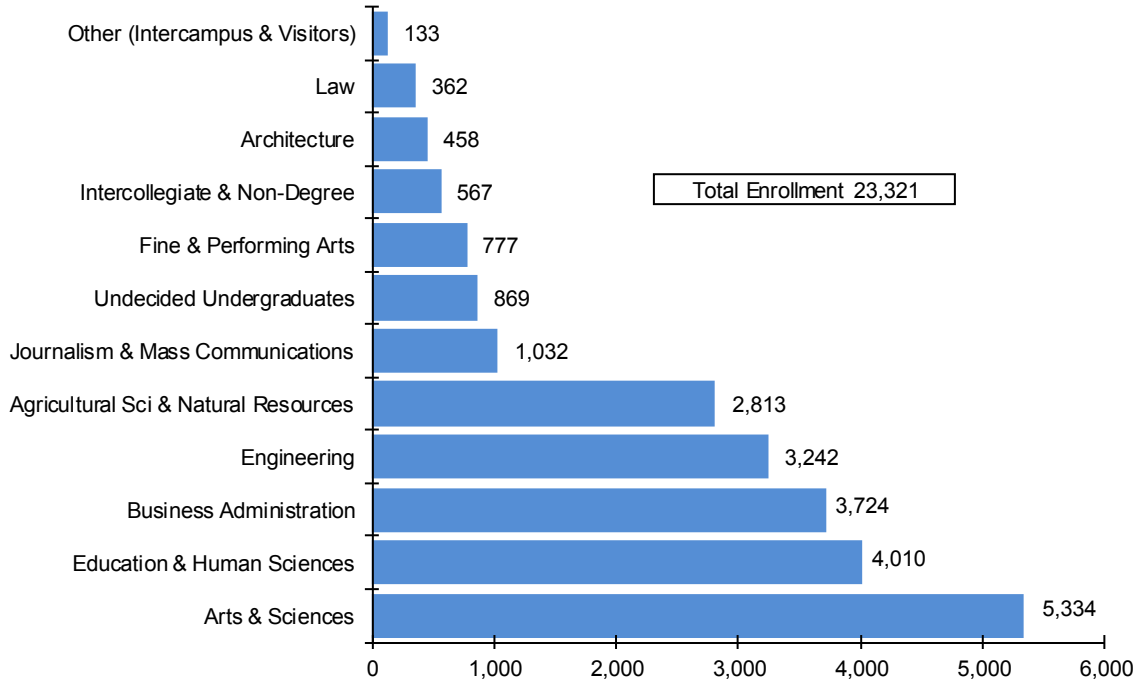

Enrollment by College Spring 2015

Enrollment by College, Spring 2015				
College	Undergraduate Students	Graduate Students	Professional Students	Total Students
Agricultural Sci & Natural Resources	2,110	645	58	2,813
Architecture	364	36	58	458
Arts & Sciences	4,328	1,006	0	5,334
Business Administration	3,355	369	0	3,724
Education & Human Sciences	2,865	1,131	14	4,010
Engineering	2,801	441	0	3,242
Fine & Performing Arts	612	165	0	777
Intercollegiate & Non-Degree Programs	0	567	0	567
Journalism & Mass Communications	1,002	30	0	1,032
Law	0	0	362	362
Undecided Undergraduates	869	0	0	869
Other (Intercampus & Visitors)	133	0	0	133
Total	18,439	4,390	492	23,321