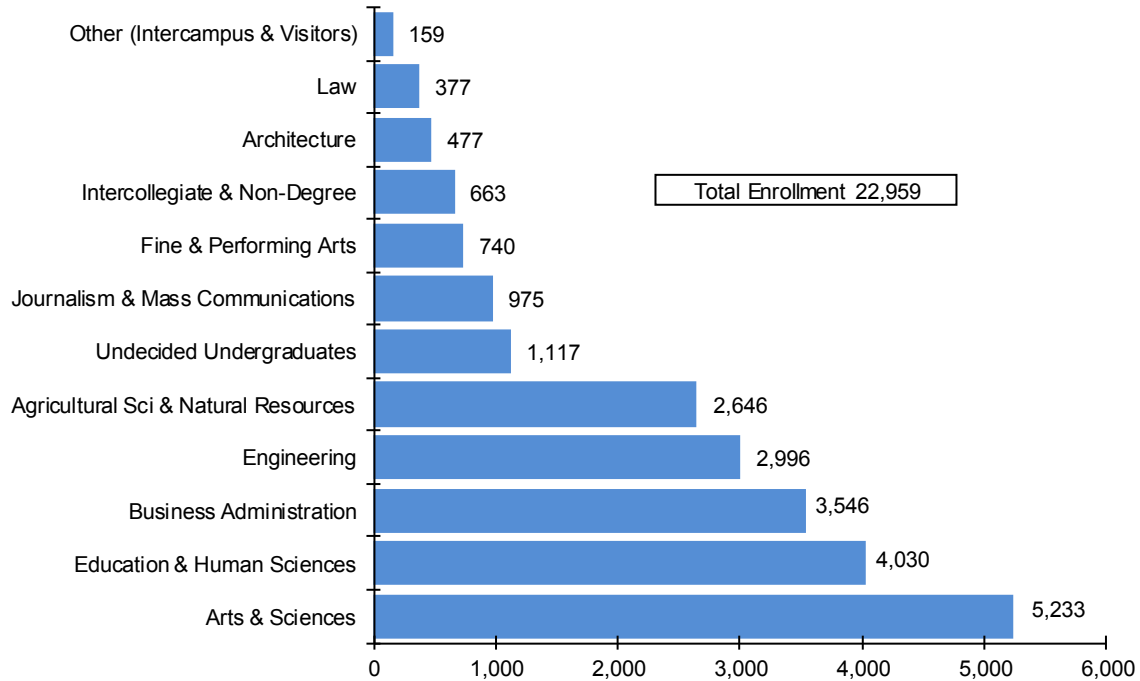

Enrollment by College Spring 2014

Enrollment by College, Spring 2014				
College	Undergraduate Students	Graduate Students	Professional Students	Total Students
Agricultural Sci & Natural Resources	1,959	628	59	2,646
Architecture	379	54	44	477
Arts & Sciences	4,225	1,008	0	5,233
Business Administration	3,214	332	0	3,546
Education & Human Sciences	2,823	1,189	18	4,030
Engineering	2,541	455	0	2,996
Fine & Performing Arts	586	154	0	740
Intercollegiate & Non-Degree Programs	0	663	0	663
Journalism & Mass Communications	937	38	0	975
Law	0	0	377	377
Undecided Undergraduates	1,117	0	0	1,117
Other (Intercampus & Visitors)	159	0	0	159
Total	17,940	4,521	498	22,959