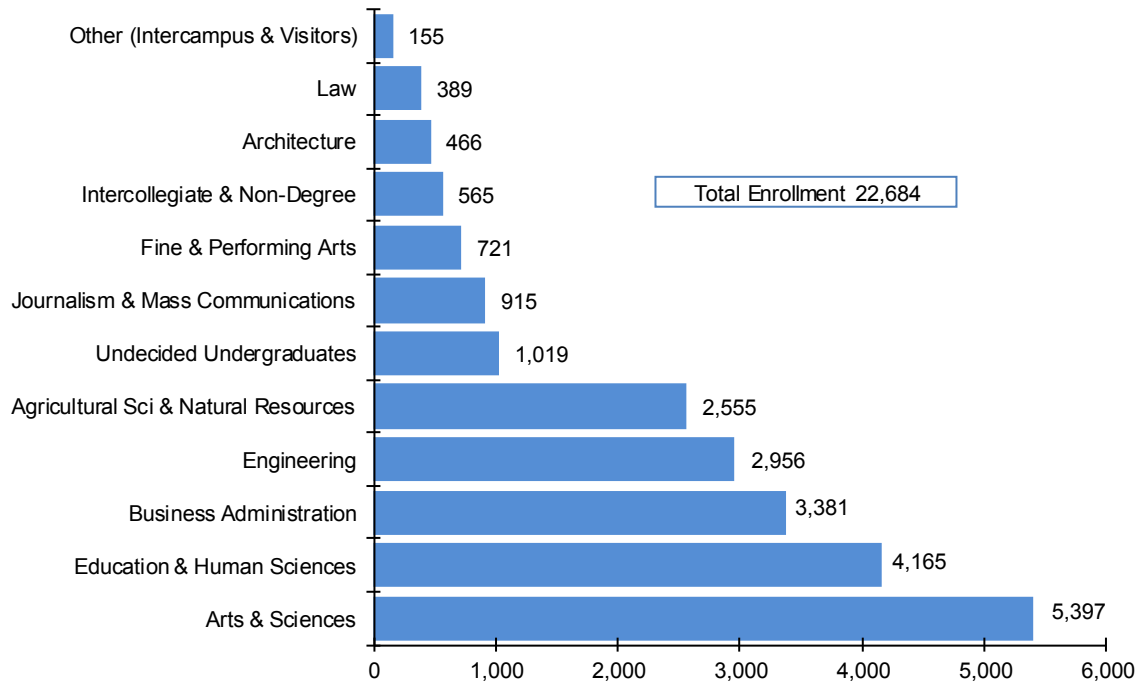

### Enrollment by College Spring 2013

Enrollment by College, Spring 2013				
College	Undergraduate Students	Graduate Students	Professional Students	Total Students
Agricultural Sci & Natural Resources	1,899	593	63	2,555
Architecture	362	53	51	466
Arts & Sciences	4,402	995	0	5,397
Business Administration	3,052	329	0	3,381
Education & Human Sciences	2,927	1,211	27	4,165
Engineering	2,493	463	0	2,956
Fine & Performing Arts	562	159	0	721
Intercollegiate & Non-Degree Programs	0	565	0	565
Journalism & Mass Communications	863	52	0	915
Law	0	0	389	389
Undecided Undergraduates	1,019	0	0	1,019
Other (Intercampus & Visitors)	155	0	0	155
<b>Total</b>	<b>17,734</b>	<b>4,420</b>	<b>530</b>	<b>22,684</b>