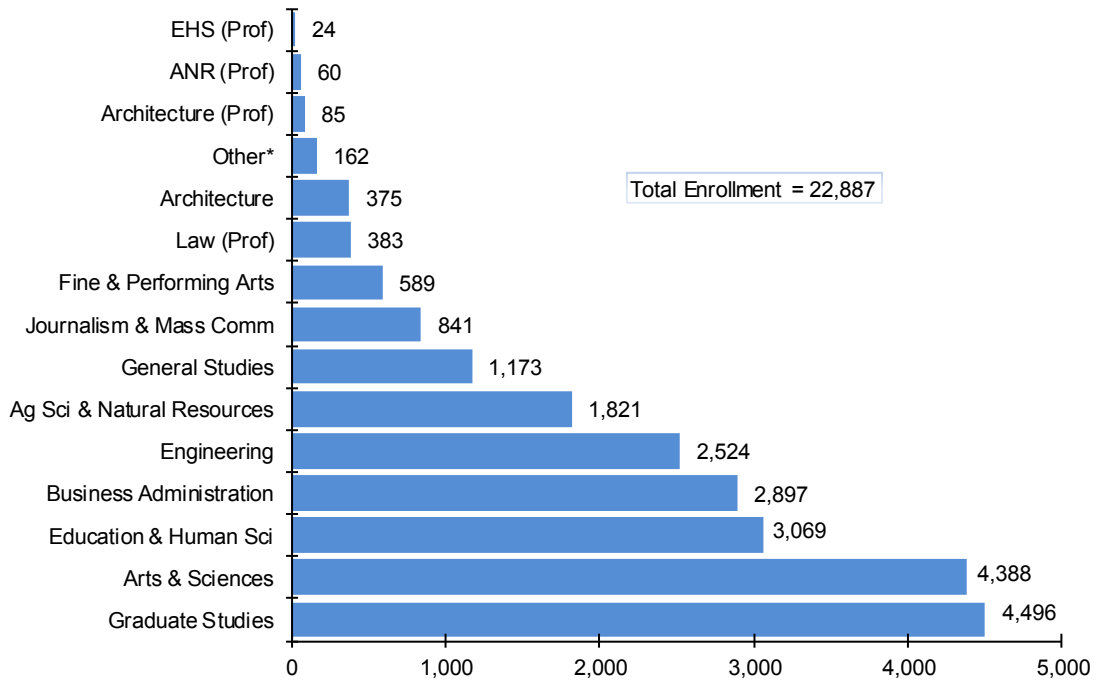

**Enrollment by College  
Spring 2012**

Enrollment by College, Spring 2012			
College	Number of Students	College	Number of Students
Ag Sci & Natural Resources	1,821	Engineering	2,524
ANR (Prof)	60	Fine & Performing Arts	589
Architecture	375	General Studies	1,173
Architecture (Prof)	85	Graduate Studies	4,496
Arts & Sciences	4,388	Journalism & Mass Comm	841
Business Administration	2,897	Law (Prof)	383
Education & Human Sci	3,069	Other*	162
EHS (Prof)	24	<b>Total</b>	<b>22,887</b>

\*Other includes Intercampus and Visitors.

Last Updated: January 25, 2012