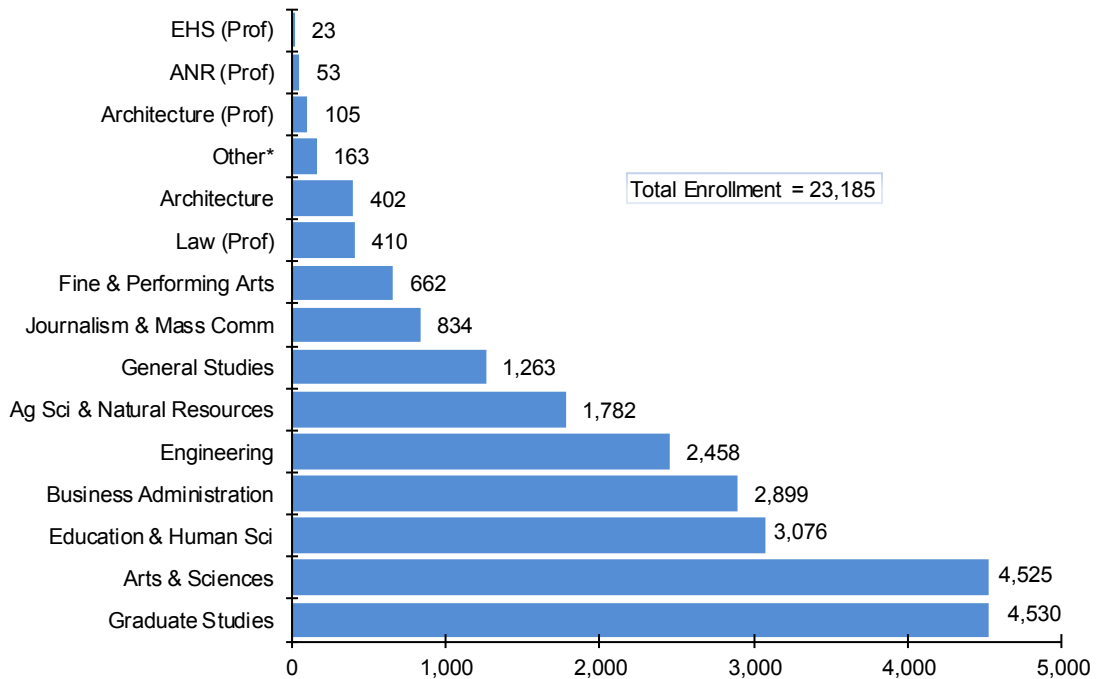

**Enrollment by College  
Spring 2011**

<b>Enrollment by College, Spring 2011</b>			
College	Number of Students	College	Number of Students
Ag Sci & Natural Resources	1,782	Engineering	2,458
ANR (Prof)	53	Fine & Performing Arts	662
Architecture	402	General Studies	1,263
Architecture (Prof)	105	Graduate Studies	4,530
Arts & Sciences	4,525	Journalism & Mass Comm	834
Business Administration	2,899	Law (Prof)	410
Education & Human Sci	3,076	Other*	163
EHS (Prof)	23	<b>Total</b>	<b>23,185</b>

\*Other includes Intercampus and Visitors.

Last Updated: February 7, 2011