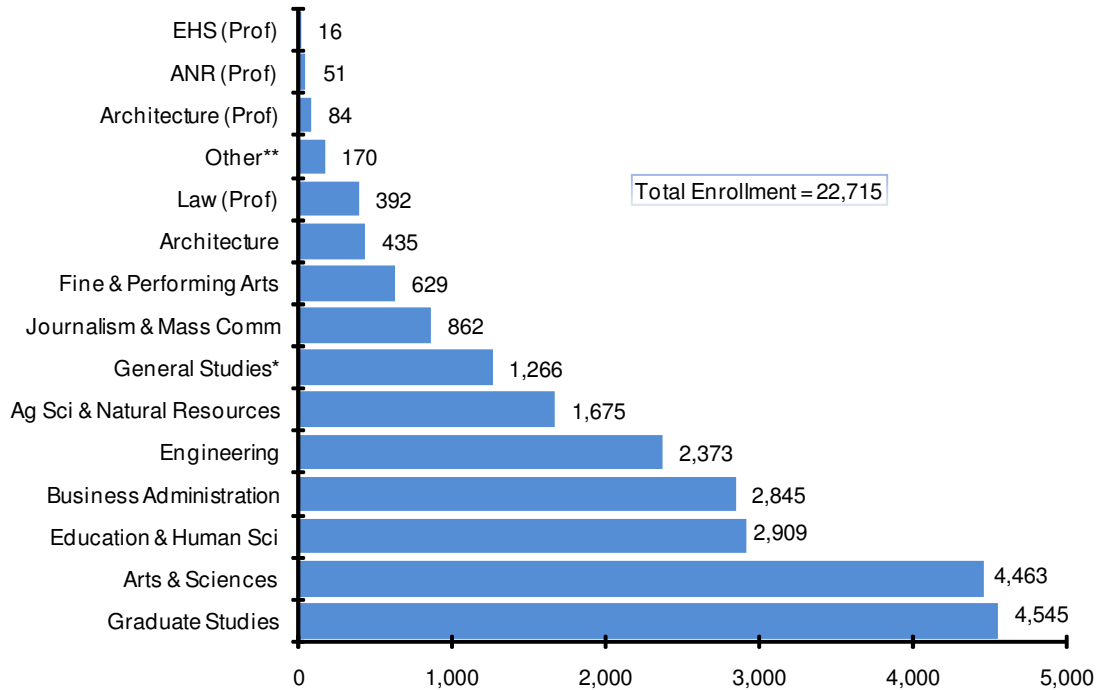

**Enrollment by College
Spring 2010**

Enrollment by College, Spring 2010			
College	Number of Students	College	Number of Students
Ag Sci & Natural Resources	1,675	Engineering	2,373
ANR (Prof)	51	Fine & Performing Arts	629
Architecture	435	General Studies*	1,266
Architecture (Prof)	84	Graduate Studies	4,545
Arts & Sciences	4,463	Journalism & Mass Comm	862
Business Administration	2,845	Law (Prof)	392
Education & Human Sci	2,909	Other**	170
EHS (Prof)	16	Total	22,715

*General Studies includes College of Public Administration

**Other includes Intercampus and Visitors.

Last Updated: February 12, 2010