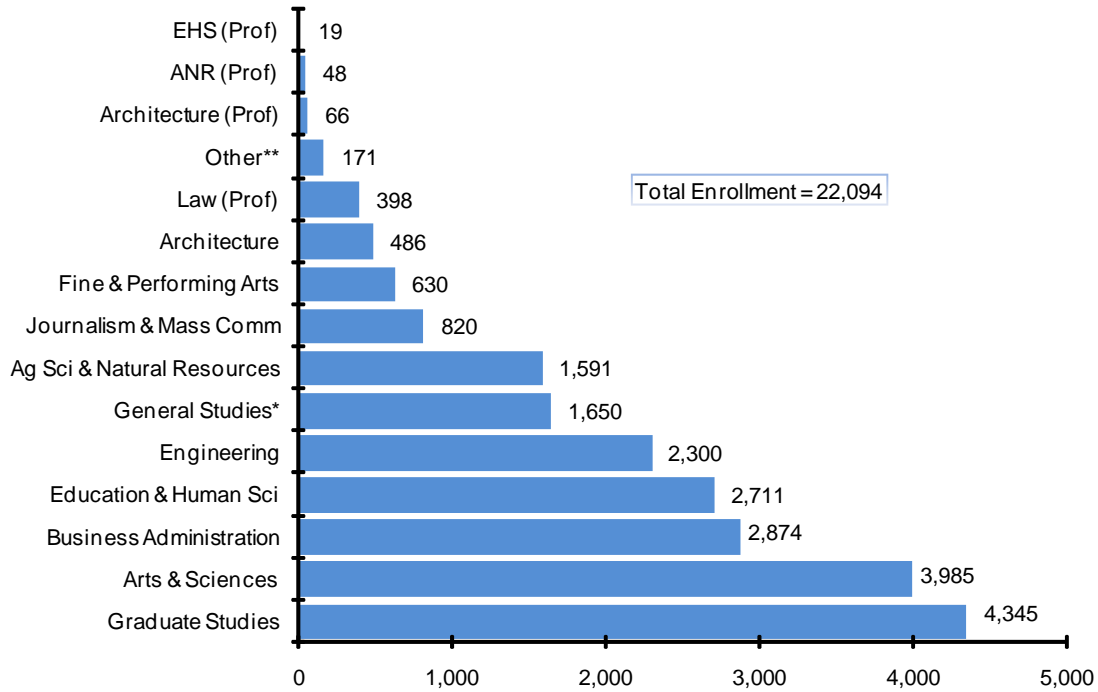

Enrollment by College Spring 2009

Enrollment by College, Spring 2009			
College	Number of Students	College	Number of Students
Ag Sci & Natural Resources	1,591	Engineering	2,300
ANR (Prof)	48	Fine & Performing Arts	630
Architecture	486	General Studies*	1,650
Architecture (Prof)	66	Graduate Studies	4,345
Arts & Sciences	3,985	Journalism & Mass Comm	820
Business Administration	2,874	Law (Prof)	398
Education & Human Sci	2,711	Other**	171
EHS (Prof)	19	Total	22,094

*General Studies includes College of Public Administration

**Other includes Intercampus and Visitors.

Last Updated: January 27, 2009