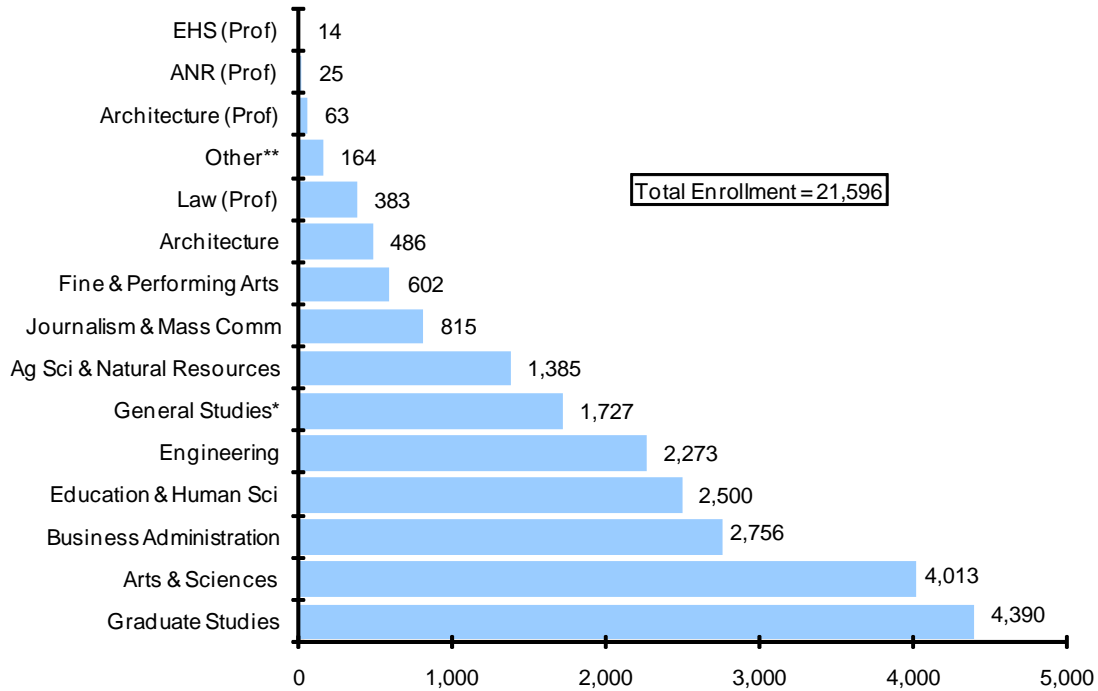

Enrollment by College Spring 2008

Enrollment by College, Spring 2008			
College	Number of Students	College	Number of Students
Ag Sci & Natural Resources	1,385	Engineering	2,273
ANR (Prof)	25	Fine & Performing Arts	602
Architecture	486	General Studies*	1,727
Architecture (Prof)	63	Graduate Studies	4,390
Arts & Sciences	4,013	Journalism & Mass Comm	815
Business Administration	2,756	Law (Prof)	383
Education & Human Sci	2,500	Other**	164
EHS (Prof)	14	Total	21,596

*General Studies includes College of Public Administration

**Other includes Intercampus and Visitors.

Last Updated: March 3, 2008