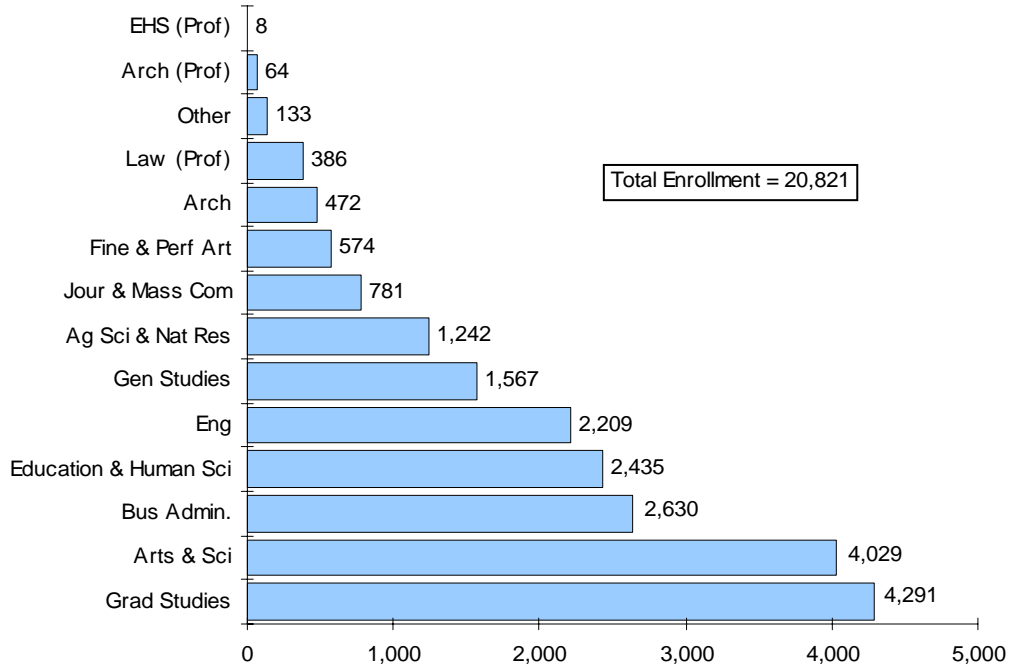

Enrollment by College Spring 2007

Enrollment by College, Spring 2007			
College	Number of Students	College	Number of Students
Ag Sci & Natural Resources	1,242	Fine & Performing Arts	574
Architecture	472	General Studies*	1,567
Architecture (Professional)	64	Graduate Studies	4,291
Arts & Sciences	4,029	Journalism & Mass Comm	781
Business Administration	2,630	Law (Professional)	386
Education & Human Sci	2,435	Other**	133
Ed & Human Sci (Prof)	8	Total	20,821
Engineering	2,209		

*General Studies includes College of Public Administration & Criminal Science.

**Other includes Intercampus and Visitors.

Note: Nebraska College of Technical Agriculture data are not included on this page.