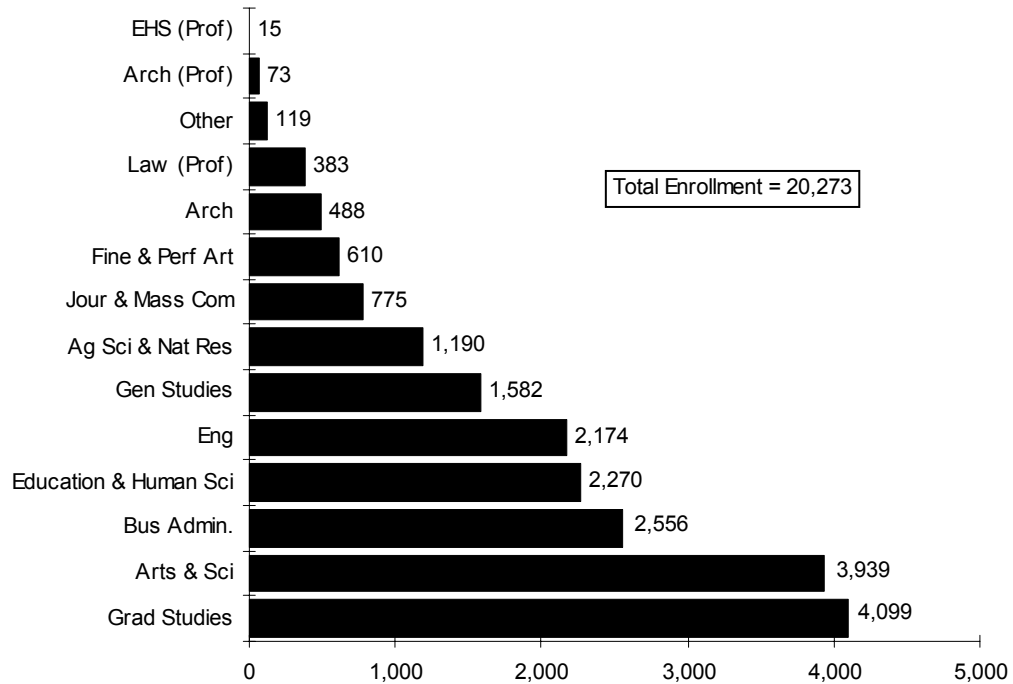

**Enrollment by College
Spring 2006**

Enrollment by College, Spring 2006			
College	Number of Students	College	Number of Students
Ag Sci & Natural Resources	1,190	Fine & Performing Arts	610
Architecture	488	General Studies	1,582
Architecture (Professional)	73	Graduate Studies	4,099
Arts & Sciences	3,939	Journalism & Mass Comm	775
Business Administration	2,556	Law (Professional)	383
Education & Human Sci	2,270	Other	119
Ed & Human Sci (Prof)	15	Total	20,273
Engineering	2,174		

Note: Nebraska College of Technical Agriculture data are not included on this page.

General Studies includes Public Affairs & Community Service

Other includes Intercampus and Visitors

Last Updated: January 23, 2006