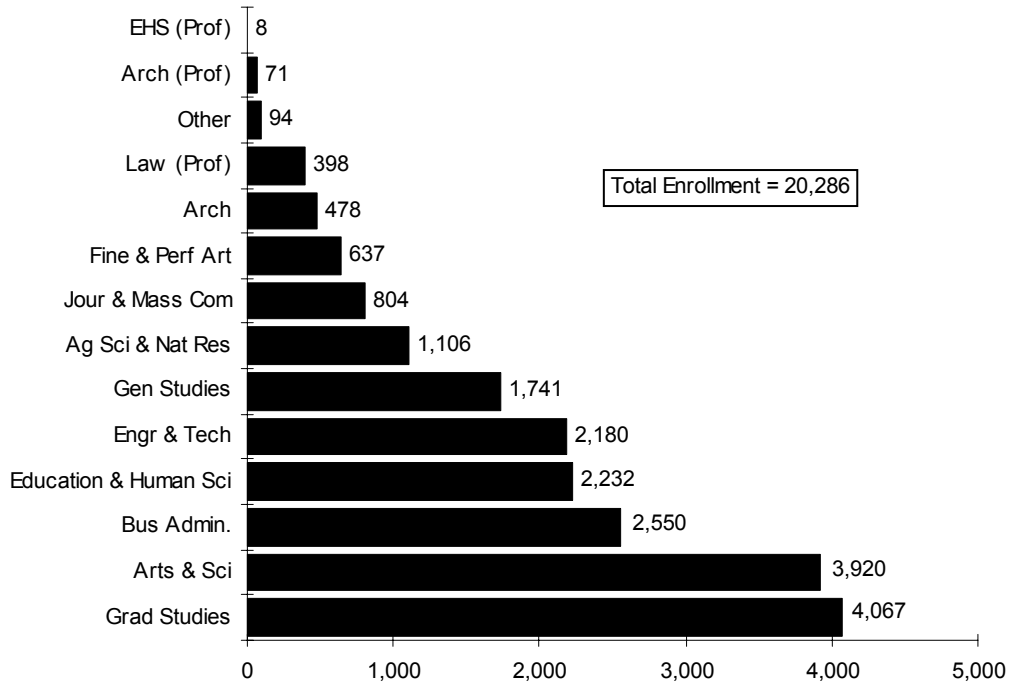

Enrollment by College - Spring 2005

Enrollment by College, Spring 2005			
College	Number of Students	College	Number of Students
Ag Sci & Natural Resources	1,106	Fine & Performing Arts	637
Architecture	478	General Studies	1,741
Architecture (Professional)	71	Graduate Studies	4,067
Arts & Sciences	3,920	Journalism & Mass Comm	804
Business Administration	2,550	Law (Professional)	398
Education & Human Sci	2,232	Other*	94
Ed & Human Sci (Prof)	8	Total	20,286
Engineering & Tech	2,180		

Note: Nebraska College of Technical Agriculture data are not included on this page.

General Studies includes Public Affairs & Community Service

Other includes Intercampus and Visitors

Last Updated: January 28, 2005