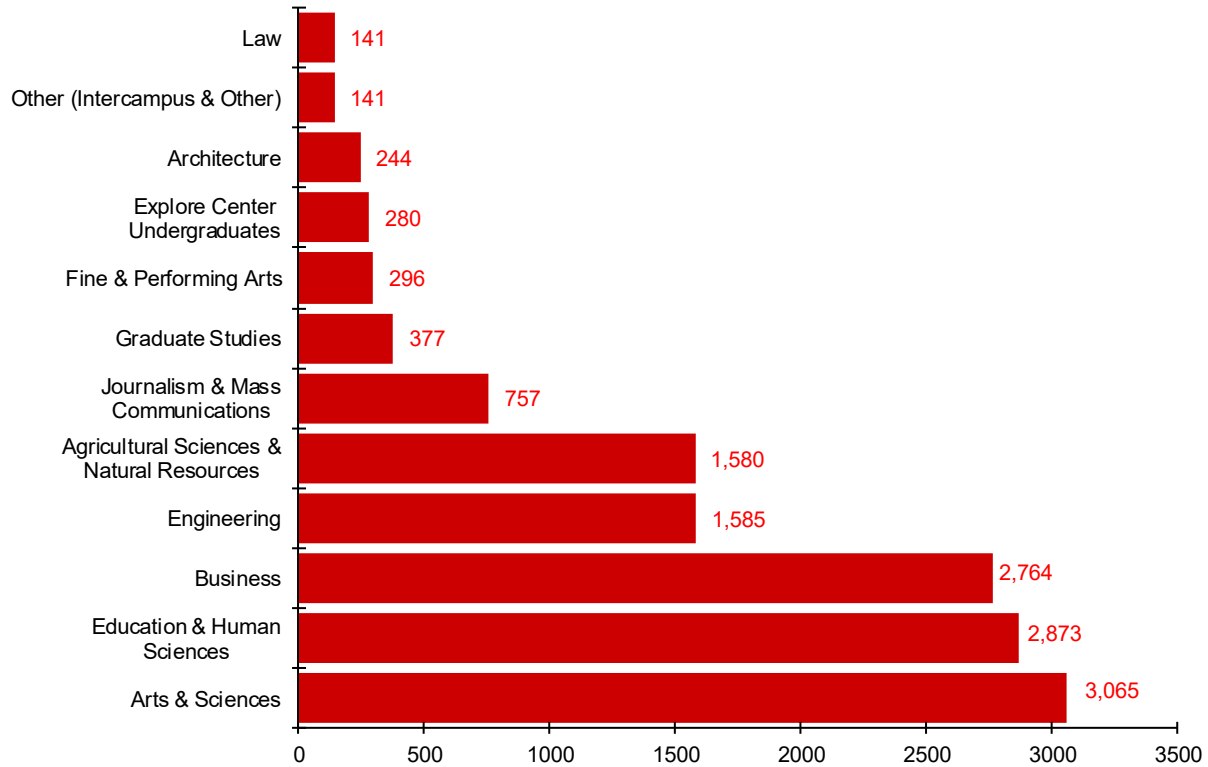

Enrollment by College, Summer 2018

Enrollment by College, Summer 2018				
College	Undergraduate Students	Graduate Students	Professional Students	Total Students
Agricultural Sciences & Natural Resources	961	613	6	1,580
Architecture	155	17	72	244
Arts & Sciences	2,473	592	0	3,065
Business	2,275	489	0	2,764
Education & Human Sciences	1,667	1,178	28	2,873
Engineering	1,275	310	0	1,585
Fine & Performing Arts	260	36	0	296
Graduate Studies	0	377	0	377
Journalism & Mass Communications	710	47	0	757
Law	0	0	141	141
Explore Center Undergraduates	280	0	0	280
Other (Intercampus & Visitors)	141	0	0	141
TOTAL	10,197	3,659	247	14,103