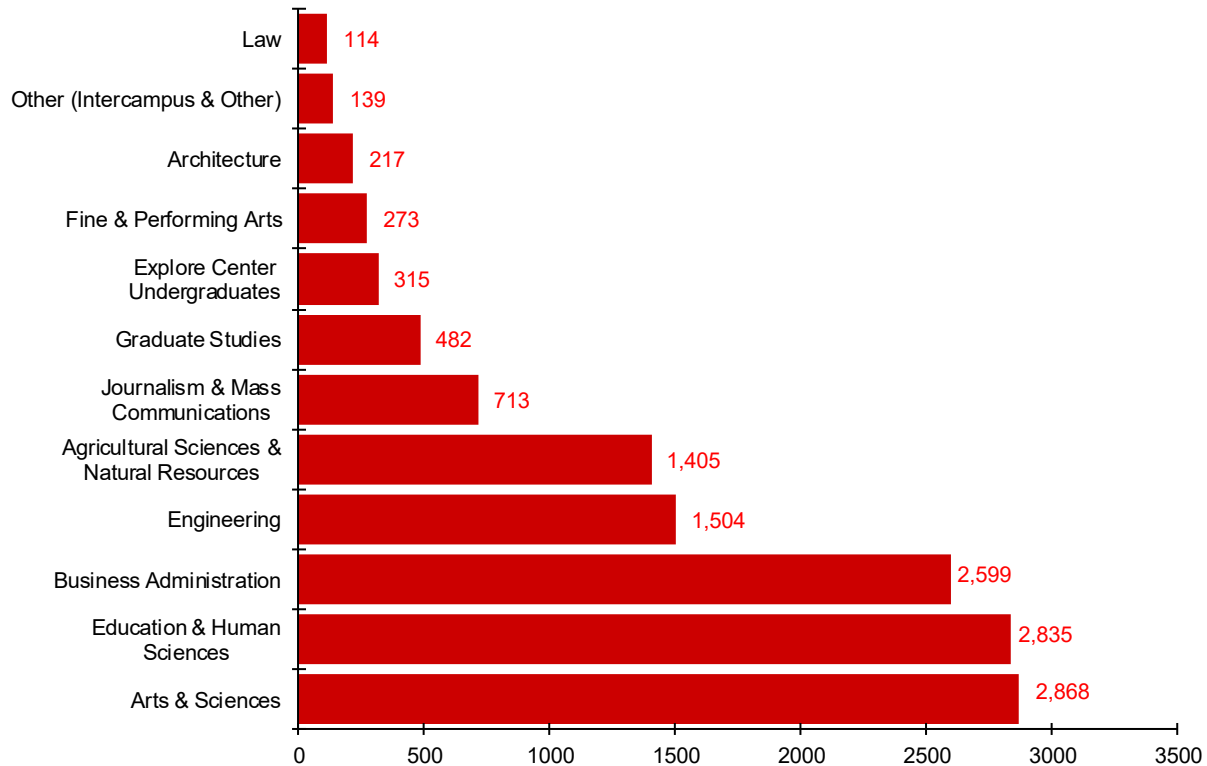

Enrollment by College, Summer 2016

Enrollment by College, Summer 2016				
College	Undergraduate Students	Graduate Students	Professional Students	Total Students
Agricultural Sciences & Natural Resources	838	563	4	1,405
Architecture	139	14	64	217
Arts & Sciences	2,032	836	0	2,868
Business Administration	2,281	318	0	2,599
Education & Human Sciences	1,532	1,276	27	2,835
Engineering	1,221	283	0	1,504
Fine & Performing Arts	213	60	0	273
Graduate Studies	0	482	0	482
Journalism & Mass Communications	680	33	0	713
Law	0	0	114	114
Explore Center Undergraduates	315	0	0	315
Other (Intercampus & Visitors)	139	0	0	139
TOTAL	9,390	3,865	209	13,464