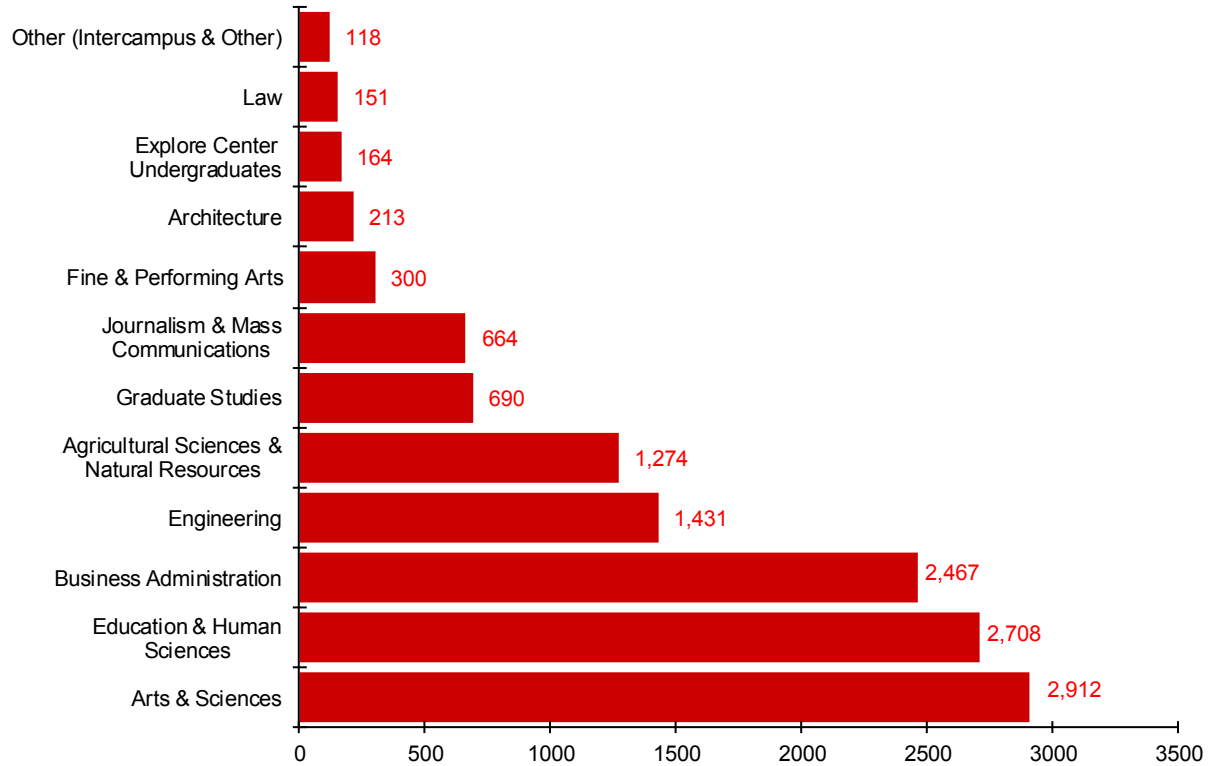

Enrollment by College, Summer 2015

Enrollment by College, Summer 2015				
College	Undergraduate Students	Graduate Students	Professional Students	Total Students
Agricultural Sciences & Natural Resources	735	533	6	1,274
Architecture	157	12	44	213
Arts & Sciences	2,010	902	0	2,912
Business Administration	2,206	261	0	2,467
Education & Human Sciences	1,600	1,088	20	2,708
Engineering	1,160	271	0	1,431
Fine & Performing Arts	238	62	0	300
Graduate Studies	0	690	0	690
Journalism & Mass Communications	637	27	0	664
Law	0	0	151	151
Explore Center Undergraduates	164	0	0	164
Other (Intercampus & Visitors)	118	0	0	118
TOTAL	9,025	3,846	221	13,092