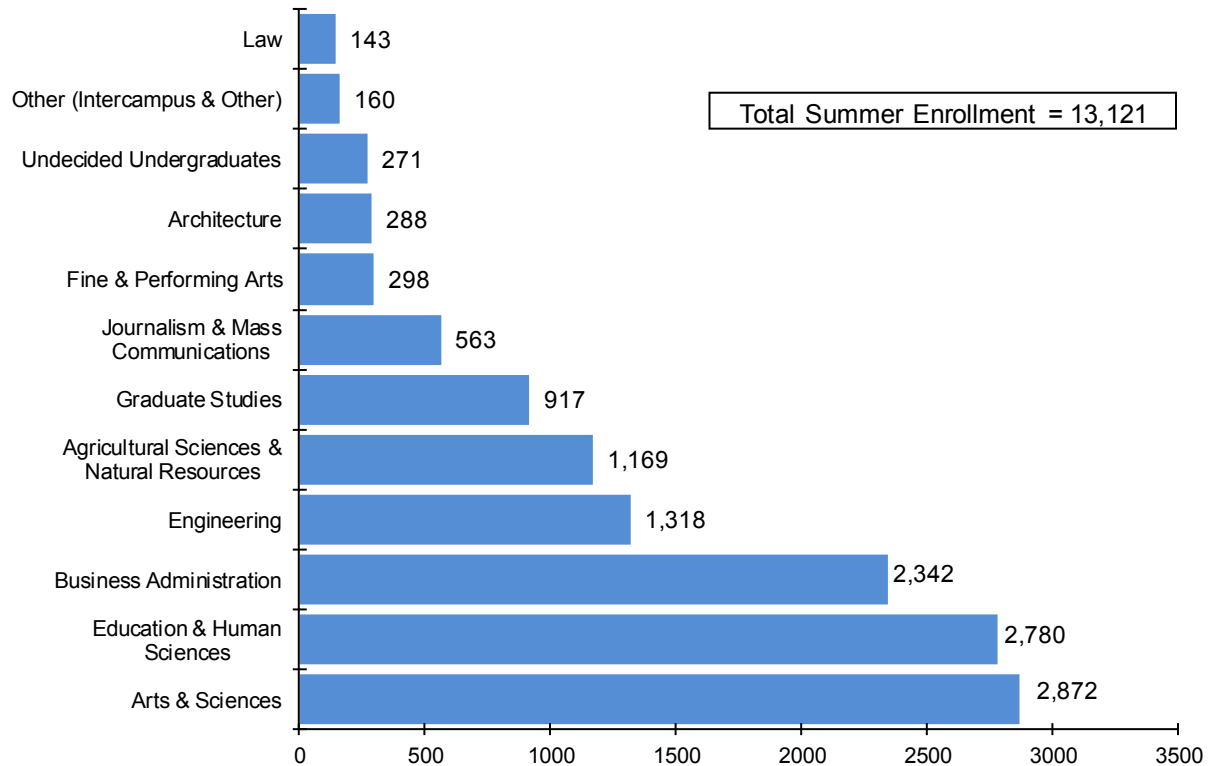

Enrollment by College, Summer 2014

Enrollment by College, Summer 2014				
College	Undergraduate Students	Graduate Students	Professional Students	Total Students
Agricultural Sciences & Natural Resources	701	464	4	1,169
Architecture	204	31	53	288
Arts & Sciences	2,104	768	0	2,872
Business Administration	2,152	190	0	2,342
Education & Human Sciences	1,596	1,155	29	2,780
Engineering	1,083	235	0	1,318
Fine & Performing Arts	248	50	0	298
Graduate Studies	0	917	0	917
Journalism & Mass Communications	551	12	0	563
Law	0	0	143	143
Undecided Undergraduates	271	0	0	271
Other (Intercampus & Visitors)	160	0	0	160
TOTAL	9,070	3,822	229	13,121